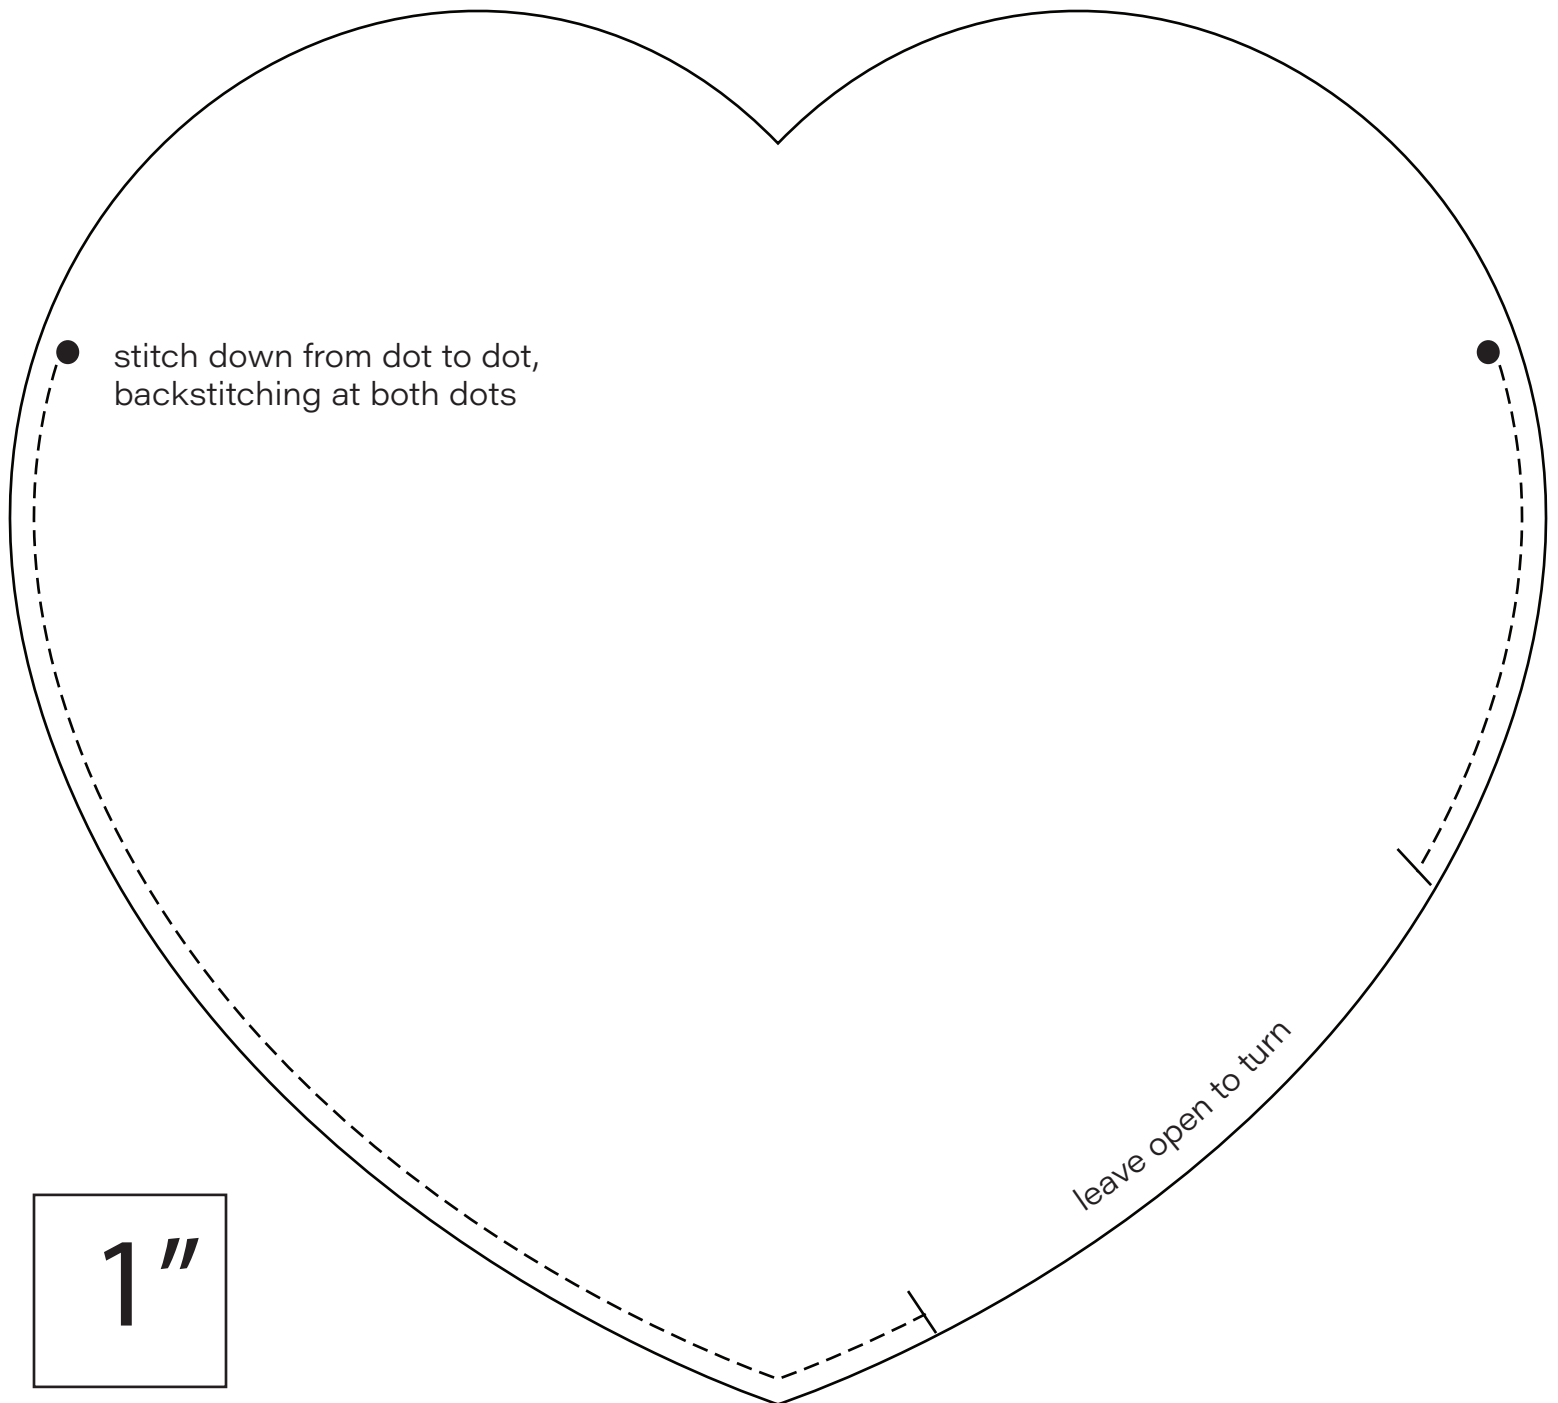

Hold my Heart

VALENTINE HOLDER

Template is printed at full scale