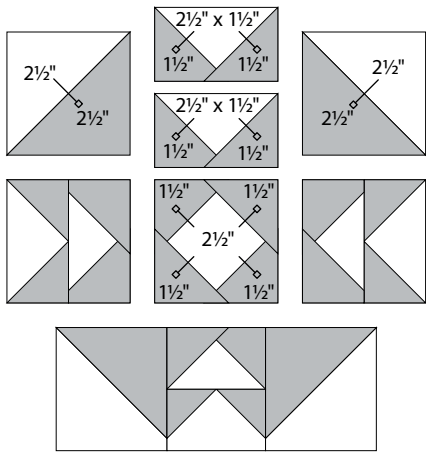

moda

Sampler Block Shuffle

6" x 6" finished

Cutting
Print

4-2½" squares
20-1½" squares

Background

5-2½" squares
8-2½" x 1½" rectangles

- Easy Corner Triangle

Sampler Block Shuffle

6" x 6" finished

Cutting
Print

4-2½" squares
20-1½" squares

Background

5-2½" squares
8-2½" x 1½" rectangles

- Easy Corner Triangle

7