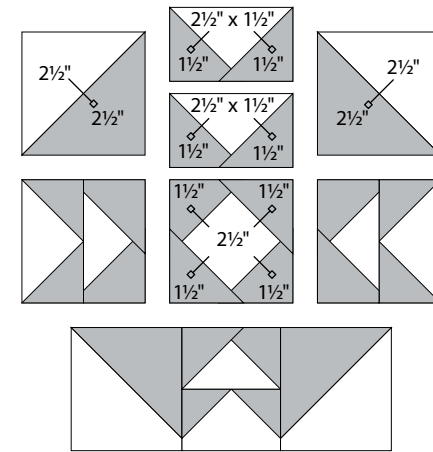

moda

Sampler Block Shuffle

6" x 6" finished

Cutting
Print

4-2½" squares
20-1½" squares

Background

5-2½" squares
8-2½" x 1½" rectangles

- Easy Corner Triangle

Sampler Block Shuffle

6" x 6" finished

Cutting
Print

4-2½" squares
20-1½" squares

Background

5-2½" squares
8-2½" x 1½" rectangles

- Easy Corner Triangle

7