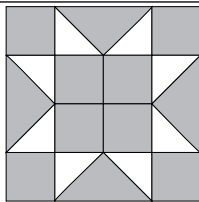

moda

Sampler Block Shuffle

6" x 6" finished

Cutting
Print

10-2" squares

Background

6-2" squares

4-2" x 3½" rectangles

↙ - Easy Corner Triangle

Color Option

6

American Jane

To learn more, visit: americanjane.com

moda

MODAFABRICS.COM

#showmethemoda