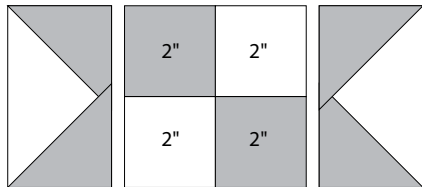

moda

Sampler Block Shuffle

Cutting
Print

10-2" squares

Background

6-2" squares

4-2" x 3½" rectangles

↙ - Easy Corner Triangle

Color Option

6

American Jane

To learn more, visit: americanjane.com

moda

MODAFABRICS.COM

#showmethemoda

moda

Sampler Block Shuffle

Cutting
Print

10-2" squares

Background

6-2" squares

4-2" x 3½" rectangles

↙ - Easy Corner Triangle

Color Option

6

American Jane

To learn more, visit: americanjane.com

moda

MODAFABRICS.COM

#showmethemoda