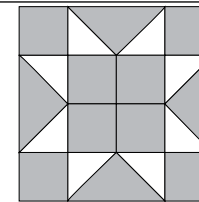

Color Option