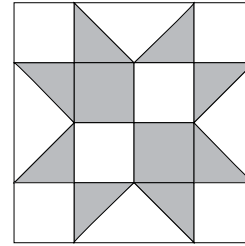

moda

Sampler Block Shuffle

6" x 6" finished

Cutting
Print

10-2" squares

Background

6-2" squares

4-2" x 3½" rectangles

↙ - Easy Corner Triangle

Color Option

6

American Jane

To learn more, visit: americanjane.com

moda

MODAFABRICS.COM

#showmethemoda