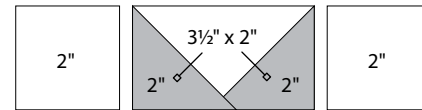

moda

Sampler Block Shuffle

Cutting
Print

10-2" squares

Background

6-2" squares

4-2" x 3½" rectangles

↙ - Easy Corner Triangle

Color Option

6

American Jane

To learn more, visit: americanjane.com

moda

MODAFABRICS.COM

#showmethemoda

moda

Sampler Block Shuffle

Cutting
Print

10-2" squares

Background

6-2" squares

4-2" x 3½" rectangles

↙ - Easy Corner Triangle

Color Option

6

American Jane

To learn more, visit: americanjane.com

moda

MODAFABRICS.COM

#showmethemoda