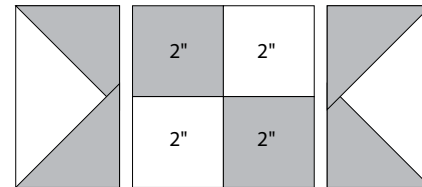

moda

Sampler Block Shuffle

Cutting
Print

10-2" squares

Background

6-2" squares

4-2" x 3½" rectangles

↙ - Easy Corner Triangle

Color Option

6

American Jane

To learn more, visit: americanjane.com

moda

MODAFABRICS.COM

#showmethemoda

moda

Sampler Block Shuffle

Cutting
Print

10-2" squares

Background

6-2" squares

4-2" x 3½" rectangles

↙ - Easy Corner Triangle

Color Option

6

American Jane

To learn more, visit: americanjane.com

moda

MODAFABRICS.COM

#showmethemoda