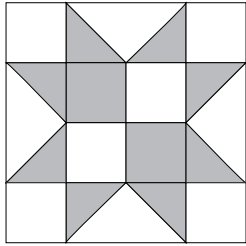

moda

Sampler Block Shuffle

6" x 6" finished

Cutting
Print

10-2" squares

Background

6-2" squares

4-2" x 3½" rectangles

↙ - Easy Corner Triangle

Color Option

6

American Jane

To learn more, visit: americanjane.com

moda

MODAFABRICS.COM

#showmethemoda