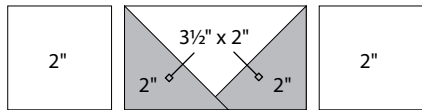

moda

Sampler Block Shuffle

Cutting
Print

10-2" squares

Background

6-2" squares

4-2" x 3½" rectangles

↙ - Easy Corner Triangle

Color Option

6

American Jane

To learn more, visit: americanjane.com

moda

MODAFABRICS.COM

#showmethemoda

moda

Sampler Block Shuffle

Cutting
Print

10-2" squares

Background

6-2" squares

4-2" x 3½" rectangles

↙ - Easy Corner Triangle

Color Option

6

American Jane

To learn more, visit: americanjane.com

moda

MODAFABRICS.COM

#showmethemoda