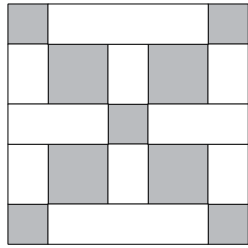

moda

Sampler Block Shuffle

6" x 6" finished

Cutting Print

4-2" square
5-1½" squares

Background

6-2" x 1½" rectangles
2-1½" x 3" rectangles
2-1½" x 4½" rectangles

Color Option