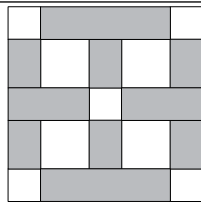

moda

Sampler Block Shuffle

6" x 6" finished

Cutting Print

4-2" square
5-1½" squares

Background

6-2" x 1½" rectangles
2-1½" x 3" rectangles
2-1½" x 4½" rectangles

Color Option