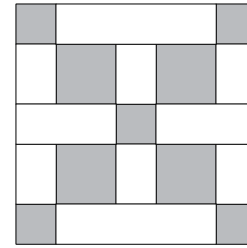

moda

Sampler Block Shuffle

6" x 6" finished

Cutting Print

4-2" square
5-1½" squares

Background

6-2" x 1½" rectangles
2-1½" x 3" rectangles
2-1½" x 4½" rectangles

Color Option