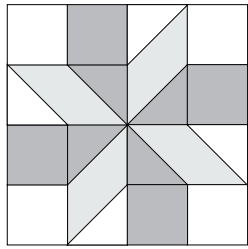

Sandy Gervais

To learn more, visit: [piecestofmyheart.net](http://piecestofmyheart.net)

moda

Sampler Block Shuffle

6" x 6" finished

Cutting

Print 1

4-3½" x 2" rectangles

Print 2

8-2" squares

Background

8-2" squares

✂ - Easy Corner Triangle

3

Color Options

moda

Print 1

4-3½" x 2" rectangles

Print 2

8-2" squares

Background

8-2" squares

✂ - Easy Corner Triangle

3