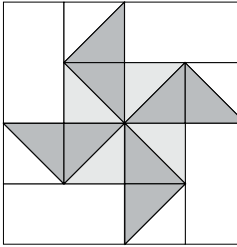

moda

Sampler Block Shuffle

6" x 6" finished

Cutting

Print 1

4-2" squares

Print 2

8-2" squares

Background

4-2" squares

4-2" x 3 1/2" rectangles

🔍 - Easy Corner Triangle

6" x 6" finished

Cutting

Print 1

4-2" squares

Print 2

8-2" squares

Background

4-2" squares

4-2" x 3 1/2" rectangles

🔍 - Easy Corner Triangle

French General

To learn more, visit: frenchgeneral.com