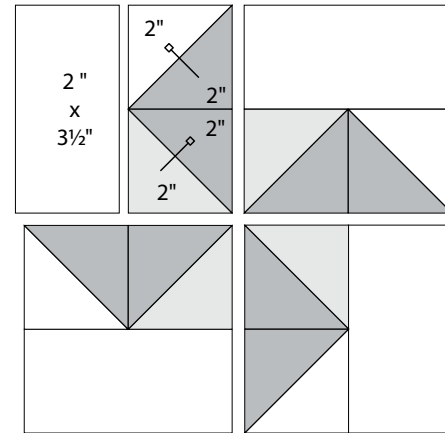

French General

To learn more, visit: frenchgeneral.com