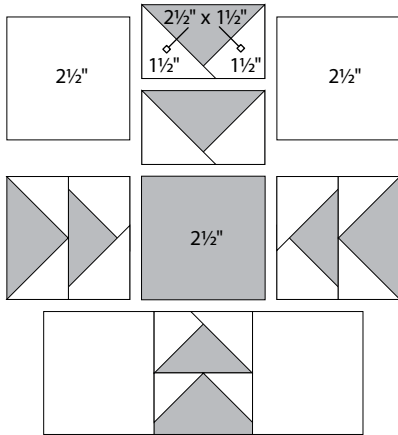

moda

Sampler Block Shuffle

6" x 6" finished

Cutting
Print

8-2½" x 1½" rectangles
1-2½" square

Background

4-2½" squares
16-1½" squares

Easy Corner Triangle

Sampler Block Shuffle

6" x 6" finished

Cutting
Print

8-2½" x 1½" rectangles
1-2½" square

Background

4-2½" squares
16-1½" squares

Easy Corner Triangle

27