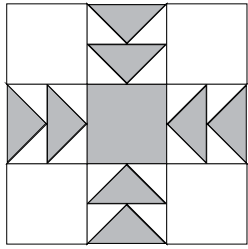

moda

Sampler Block Shuffle

6" x 6" finished

Cutting
Print

8-2½" x 1½" rectangles
1-2½" square

Background

4-2½" squares
16-1½" squares

Easy Corner Triangle

Sampler Block Shuffle

6" x 6" finished

Cutting
Print

8-2½" x 1½" rectangles
1-2½" square

Background

4-2½" squares
16-1½" squares

Easy Corner Triangle

27