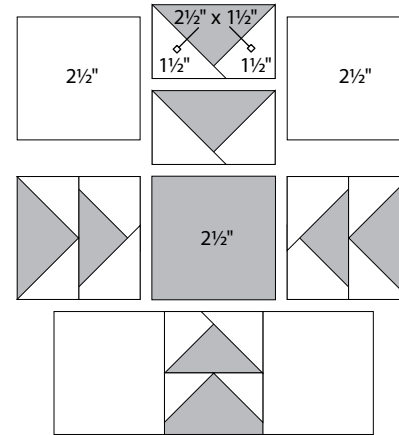

moda

Sampler Block Shuffle

6" x 6" finished

Cutting
Print

8-2½" x 1½" rectangles
1-2½" square

Background

4-2½" squares
16-1½" squares

Easy Corner Triangle

Sampler Block Shuffle

6" x 6" finished

Cutting
Print

8-2½" x 1½" rectangles
1-2½" square

Background

4-2½" squares
16-1½" squares

Easy Corner Triangle

27