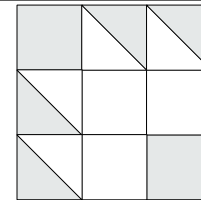

26

Color Option