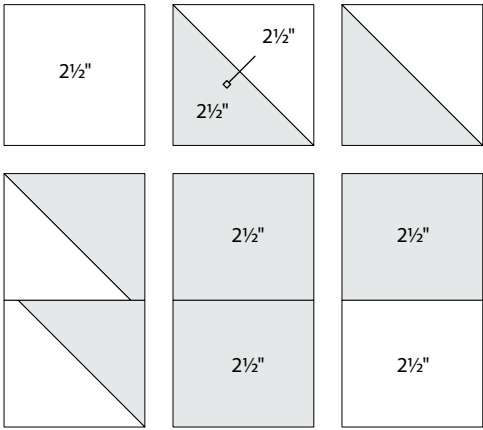

Amy Ellis

To learn more, visit: amysrecreative.com

moda

Sampler Block Shuffle

6" x 6" finished

Cutting Print

7-2½" squares

Background

6-2½" squares

Easy Corner Triangle

26

Color Option

moda

MODAFABRICS.COM

#showmethemoda

Amy Ellis

To learn more, visit: amysrecreative.com

moda

Sampler Block Shuffle

6" x 6" finished

Cutting Print

7-2½" squares

Background

6-2½" squares