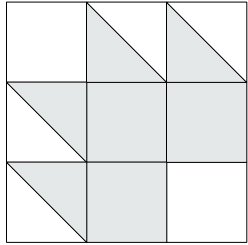

Amy Ellis

To learn more, visit: amysrecreative.com

moda

Sampler Block Shuffle

6" x 6" finished

Cutting Print

7-2½" squares

Background

6-2½" squares

Easy Corner Triangle

26

Color Option

moda

MODAFABRICS.COM

#showmethemoda

Amy Ellis

To learn more, visit: amysrecreative.com

moda

Sampler Block Shuffle

6" x 6" finished

Cutting Print

7-2½" squares

Background

6-2½" squares