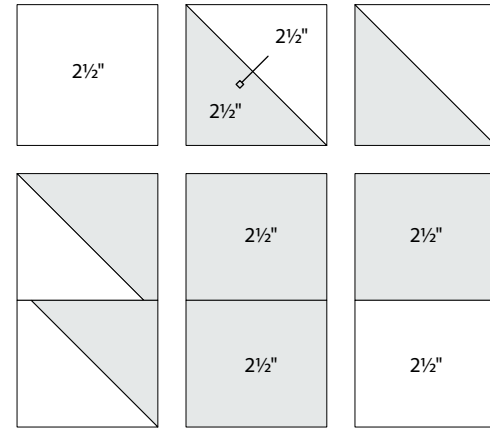

26

Color Option

moda

MODAFABRICS.COM

#showmethemoda