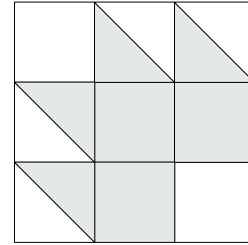

Amy Ellis

To learn more, visit: amysrecreative.com

moda

Sampler Block Shuffle

6" x 6" finished

Cutting Print

7-2½" squares

Background

6-2½" squares

Easy Corner Triangle

26

Color Option

moda

MODAFABRICS.COM

#showmethemoda

Amy Ellis

To learn more, visit: amysrecreative.com

moda

Sampler Block Shuffle

6" x 6" finished

Cutting Print

7-2½" squares

Background

6-2½" squares