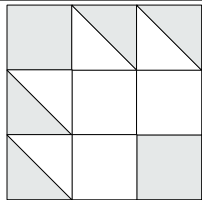

Amy Ellis

To learn more, visit: amysrecreative.com

moda

Sampler Block Shuffle

6" x 6" finished

Cutting Print

7-2½" squares

Background

6-2½" squares

Easy Corner Triangle

26

Color Option

moda

MODAFABRICS.COM

#showmethemoda

Amy Ellis

To learn more, visit: amysrecreative.com

moda

Sampler Block Shuffle

6" x 6" finished

Cutting Print

7-2½" squares

Background

6-2½" squares