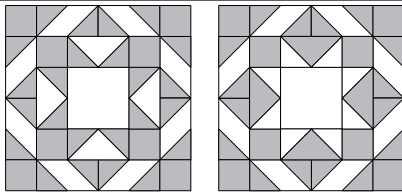

Color Options

moda

MODAFABRICS.COM

show me the moda

moda