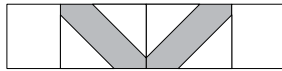

moda

Sampler Block Shuffle

Cutting
Print

- 1-2½" square
- 8-1½" squares
- 8-2½" x 1½" rectangles

Background

- 24-1½" squares
- 4-2½" x 1½" rectangles

Easy Corner Triangle

24

Laundry Basket Quilts
To learn more, visit: laundrybasketquilts.com

Color Options

moda

MODAFABRICS.COM

show me the moda

moda

Sampler Block Shuffle

Cutting
Print

- 1-2½" square
- 8-1½" squares
- 8-2½" x 1½" rectangles

Background

- 24-1½" squares
- 4-2½" x 1½" rectangles

Easy Corner Triangle

24

Laundry Basket Quilts
To learn more, visit: laundrybasketquilts.com

Color Options

moda

MODAFABRICS.COM

show me the moda