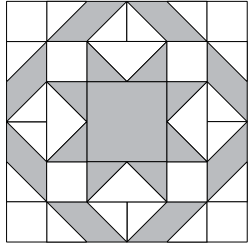

moda

Sampler Block Shuffle

6" x 6" finished

Cutting
Print

- 1-2½" square
- 8-1½" squares
- 8-2½" x 1½" rectangles

Background

- 24-1½" squares
- 4-2½" x 1½" rectangles

Easy Corner Triangle

6" x 6" finished

Cutting
Print

- 1-2½" square
- 8-1½" squares
- 8-2½" x 1½" rectangles

Background

- 24-1½" squares
- 4-2½" x 1½" rectangles

Easy Corner Triangle

24

Laundry Basket Quilts
To learn more, visit: laundrybasketquilts.com