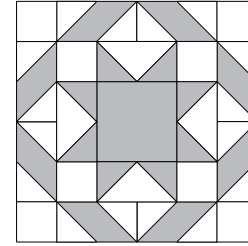

moda

Sampler Block Shuffle

6" x 6" finished

Cutting
Print

- 1-2½" square
- 8-1½" squares
- 8-2½" x 1½" rectangles

Background

- 24-1½" squares
- 4-2½" x 1½" rectangles

Easy Corner Triangle

6" x 6" finished

Cutting
Print

- 1-2½" square
- 8-1½" squares
- 8-2½" x 1½" rectangles

Background

- 24-1½" squares
- 4-2½" x 1½" rectangles

Easy Corner Triangle

24

Laundry Basket Quilts
To learn more, visit: laundrybasketquilts.com