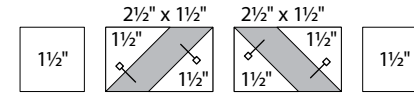

6" x 6" finished

Cutting
Print

- 1-2½" square
- 8-1½" squares
- 8-2½" x 1½" rectangles

Background

- 24-1½" squares
- 4-2½" x 1½" rectangles

Easy Corner Triangle

24

Laundry Basket Quilts
To learn more, visit: laundrybasketquilts.com