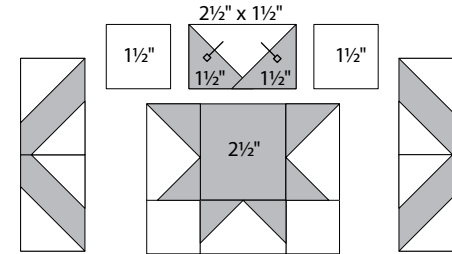

moda

Sampler Block Shuffle

6" x 6" finished

Cutting
Print

- 1-2½" square
- 8-1½" squares
- 8-2½" x 1½" rectangles

Background

- 24-1½" squares
- 4-2½" x 1½" rectangles

Easy Corner Triangle

6" x 6" finished

Cutting
Print

- 1-2½" square
- 8-1½" squares
- 8-2½" x 1½" rectangles

Background

- 24-1½" squares
- 4-2½" x 1½" rectangles

Easy Corner Triangle

24

Laundry Basket Quilts
To learn more, visit: laundrybasketquilts.com