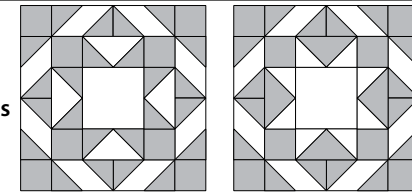

Color Options