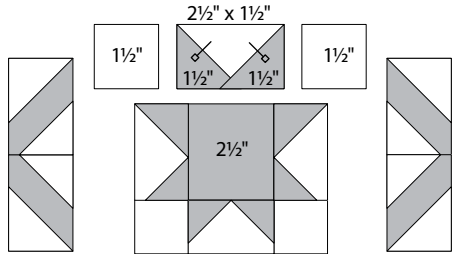

moda

Sampler Block Shuffle

Cutting
Print

- 1-2½" square
- 8-1½" squares
- 8-2½" x 1½" rectangles

Background

- 24-1½" squares
- 4-2½" x 1½" rectangles

Easy Corner Triangle

24

Laundry Basket Quilts
To learn more, visit: laundrybasketquilts.com

Color Options

moda

MODAFABRICS.COM

show me the moda

moda

Sampler Block Shuffle

Cutting
Print

- 1-2½" square
- 8-1½" squares
- 8-2½" x 1½" rectangles

Background

- 24-1½" squares
- 4-2½" x 1½" rectangles

Easy Corner Triangle

24

Laundry Basket Quilts
To learn more, visit: laundrybasketquilts.com

Color Options

moda

MODAFABRICS.COM

show me the moda