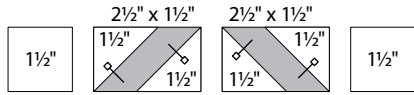

moda

Sampler Block Shuffle

Cutting
Print

- 1-2½" square
- 8-1½" squares
- 8-2½" x 1½" rectangles

Background

- 24-1½" squares
- 4-2½" x 1½" rectangles

Easy Corner Triangle

24

Laundry Basket Quilts
To learn more, visit: laundrybasketquilts.com

Color Options

moda

MODAFABRICS.COM

show me the moda

moda

Sampler Block Shuffle

Cutting
Print

- 1-2½" square
- 8-1½" squares
- 8-2½" x 1½" rectangles

Background

- 24-1½" squares
- 4-2½" x 1½" rectangles

Easy Corner Triangle

24

Laundry Basket Quilts
To learn more, visit: laundrybasketquilts.com

Color Options

moda

MODAFABRICS.COM

show me the moda