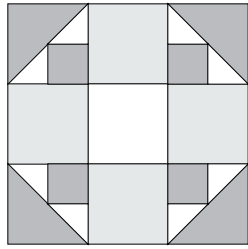

moda

Sampler Block Shuffle

6" x 6" finished

Cutting

Print 1

4-2½" squares

4-1½" squares

Print 2

4-2½" squares

Background

1-2½" square

4-1⅞" squares cut in half on the diagonal

23

Color Options

Betsy Chutchian

To learn more, visit: betsysbestquiltssandmore.blogspot.com

4-2½" squares

4-1½" squares

Print 2

4-2½" squares

Background

1-2½" square

4-1⅞" squares cut in half on the diagonal

23