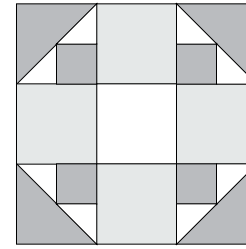

Sampler Block Shuffle

6" x 6" finished

Cutting

Print 1

4-2½" squares

4-1½" squares

Print 2

4-2½" squares

Background

1-2½" square

4-1⅞" squares cut in half on the diagonal