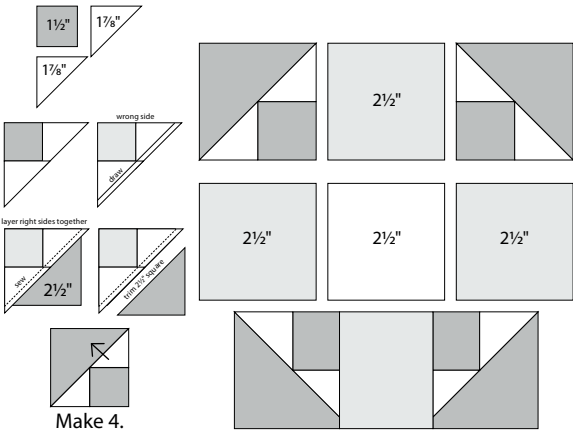

moda

Sampler Block Shuffle

6" x 6" finished

Cutting

Print 1

4-2½" squares

4-1½" squares

Print 2

4-2½" squares

Background

1-2½" square

4-1⅞" squares cut in half on the diagonal

23

Color Options

Betsy Chutchian

To learn more, visit: betsysbestquiltssandmore.blogspot.com

4-2½" squares

4-1½" squares

Print 2

4-2½" squares

Background

1-2½" square

4-1⅞" squares cut in half on the diagonal

23