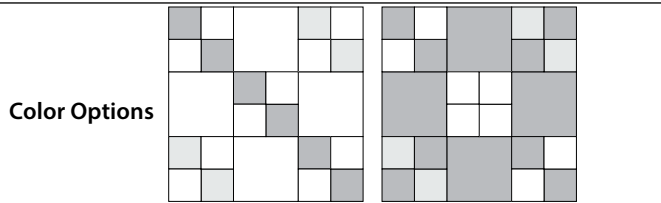

moda

Sampler Block Shuffle

Cutting

Print 1

10-1½" squares

Print 2

4-2½" squares

Background

10-1½" squares

6" x 6" finished

Color Options

22

basicgrey

learn more, visit: basicgrey.com

moda

Sampler Block Shuffle