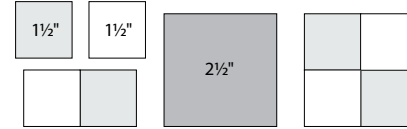

10-1½" squares

6" x 6" finished

Color Options

22

basicgrey

learn more, visit: basicgrey.com

moda

Sampler Block Shuffle

Cutting

Print 1

10-1½" squares

Print 2

4-2½" squares

Background

10-1½" squares

6" x 6" finished