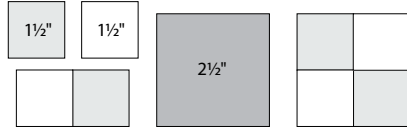

moda

Sampler Block Shuffle

Cutting

Print 1

10-1½" squares

Print 2

4-2½" squares

Background

10-1½" squares

6" x 6" finished

Color Options

22

basicgrey

learn more, visit: basicgrey.com

moda

Sampler Block Shuffle