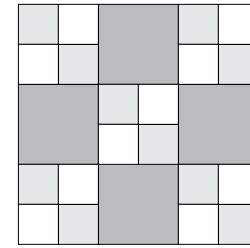

moda

Sampler Block Shuffle

Cutting

Print 1

10-1½" squares

Print 2

4-2½" squares

Background

10-1½" squares

6" x 6" finished

Color Options

22

basicgrey

learn more, visit: basicgrey.com

moda

Sampler Block Shuffle

Cutting

Print 1

10-1½" squares

Print 2

4-2½" squares

Background

10-1½" squares

6" x 6" finished