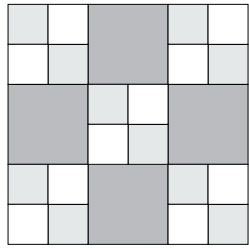

moda

Sampler Block Shuffle

Cutting

Print 1

10-1½" squares

Print 2

4-2½" squares

Background

10-1½" squares

6" x 6" finished

Color Options

22

basicgrey

learn more, visit: basicgrey.com

moda

Sampler Block Shuffle

Cutting

Print 1

10-1½" squares

Print 2

4-2½" squares

Background

10-1½" squares

6" x 6" finished