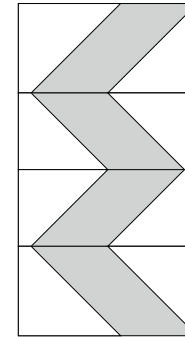

moda

Sampler Block Shuffle

6" x 6" finished

Cutting Print

8-2" x 3 1/2" rectangles

Background

16-2" squares

 - Easy Corner Triangle

6" x 6" finished

Cutting Print

8-2" x 3 1/2" rectangles

Background

16-2" squares

 - Easy Corner Triangle

21

Color Options