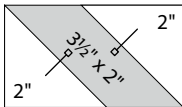

moda

Sampler Block Shuffle

6" x 6" finished

Cutting Print

8-2" x 3 1/2" rectangles

Background

16-2" squares

 - Easy Corner Triangle