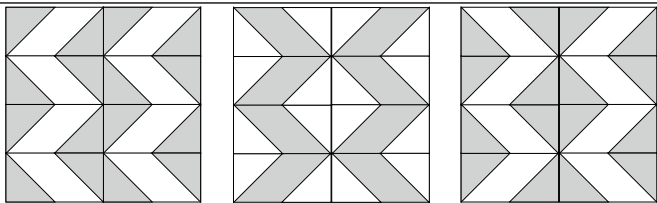

Color Options

Minick & Simpson
To learn more, visit: minickandsimpson.com

moda

MODAFABRICS.COM

#showmethemoda

moda