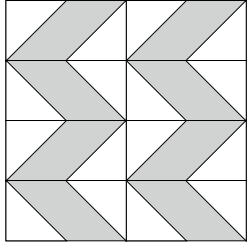

moda

Sampler Block Shuffle

6" x 6" finished

Cutting Print

8-2" x 3 1/2" rectangles

Background

16-2" squares

 - Easy Corner Triangle

6" x 6" finished

Cutting Print

8-2" x 3 1/2" rectangles

Background

16-2" squares

 - Easy Corner Triangle

21

Color Options