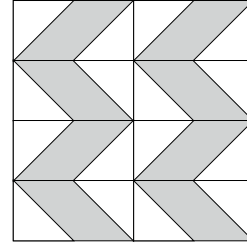

moda

Sampler Block Shuffle

6" x 6" finished

Cutting Print

8-2" x 3 1/2" rectangles

Background

16-2" squares

 - Easy Corner Triangle

6" x 6" finished

Cutting Print

8-2" x 3 1/2" rectangles

Background

16-2" squares

 - Easy Corner Triangle

21

Color Options