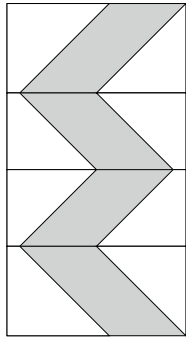

moda

Sampler Block Shuffle

6" x 6" finished

Cutting Print

8-2" x 3 1/2" rectangles

Background

16-2" squares

 - Easy Corner Triangle

6" x 6" finished

Cutting Print

8-2" x 3 1/2" rectangles

Background

16-2" squares

 - Easy Corner Triangle

21

Color Options