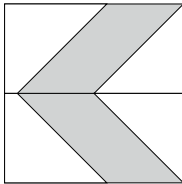

moda

Sampler Block Shuffle

6" x 6" finished

Cutting Print

8-2" x 3 1/2" rectangles

Background

16-2" squares

 - Easy Corner Triangle

6" x 6" finished

Cutting Print

8-2" x 3 1/2" rectangles

Background

16-2" squares

 - Easy Corner Triangle

21

Color Options