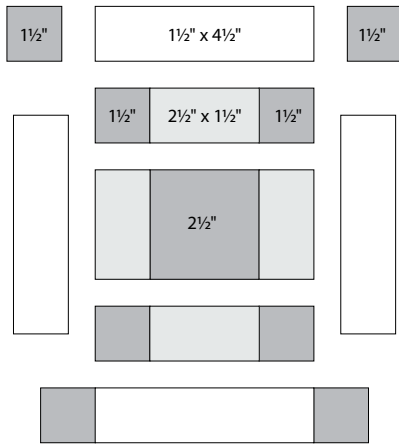

moda

Sampler Block Shuffle

6" x 6" finished

Cutting

Print 1

- 1-2½" square
- 8-1½" squares

Print 2

- 4-2½" x 1½" rectangles

Background

- 4-1½" x 4½" rectangles

2

Color Options

Me & My Sister Designs

To learn more, visit: meandmysisterdesigns.com

moda

MODAFABRICS.COM

#showmethemoda

moda

Sampler Block Shuffle

6" x 6" finished

Cutting

Print 1

- 1-2½" square
- 8-1½" squares

Print 2

- 4-2½" x 1½" rectangles

Background

- 4-1½" x 4½" rectangles

2

Color Options

Me & My Sister Designs

To learn more, visit: meandmysisterdesigns.com

moda