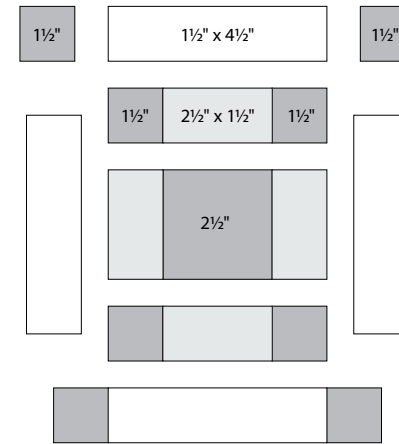

moda

Sampler Block Shuffle

6" x 6" finished

Cutting

Print 1

- 1-2½" square
- 8-1½" squares

Print 2

- 4-2½" x 1½" rectangles

#showmethemoda

moda

Sampler Block Shuffle

6" x 6" finished

Cutting

Print 1

- 1-2½" square
- 8-1½" squares

Print 2

- 4-2½" x 1½" rectangles

Background

- 4-1½" x 4½" rectangles

2

Color Options

Me & My Sister Designs

To learn more, visit: meandmysisterdesigns.com

moda