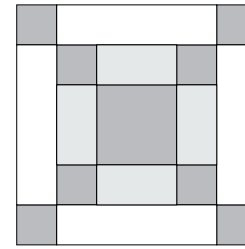

Sampler Block Shuffle

6" x 6" finished

Cutting

Print 1

- 1-2½" square
- 8-1½" squares

Print 2

- 4-2½" x 1½" rectangles

Background

- 4-1½" x 4½" rectangles