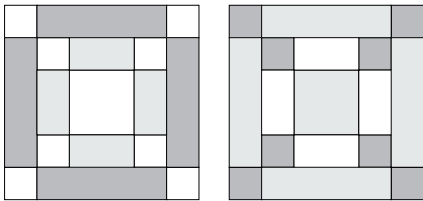

moda

Sampler Block Shuffle

6" x 6" finished

Cutting

Print 1

- 1-2½" square
- 8-1½" squares

Print 2

- 4-2½" x 1½" rectangles

Background

- 4-1½" x 4½" rectangles

2

Color Options

Me & My Sister Designs

To learn more, visit: meandmysisterdesigns.com

moda

MODAFABRICS.COM