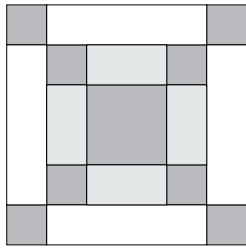

moda

Sampler Block Shuffle

6" x 6" finished

Cutting

Print 1

- 1-2½" square
- 8-1½" squares

Print 2

- 4-2½" x 1½" rectangles

Background

- 4-1½" x 4½" rectangles

2

Color Options

Me & My Sister Designs

To learn more, visit: meandmysisterdesigns.com

moda

MODAFABRICS.COM

#showmethemoda

moda

Sampler Block Shuffle

6" x 6" finished

Cutting

Print 1

- 1-2½" square
- 8-1½" squares

Print 2