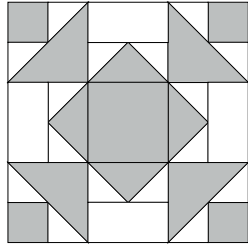

moda

Sampler Block Shuffle

6" x 6" finished

**Cutting
Print**

- 5-2½" squares
- 4-2½" x 1½" rectangles
- 4-1½" squares

Background

- 4-2½" x 1½" rectangles
- 4-1⅞" squares cut in half on the diagonal
- 8-1½" squares

✂ - Easy Corner Triangle

19

Color Option

moda

MODAFABRICS.COM

show me the moda

moda

Sampler Block Shuffle

6" x 6" finished

**Cutting
Print**

- 5-2½" squares
- 4-2½" x 1½" rectangles
- 4-1½" squares

Background

- 4-2½" x 1½" rectangles
- 4-1⅞" squares cut in half on the diagonal
- 8-1½" squares

✂ - Easy Corner Triangle