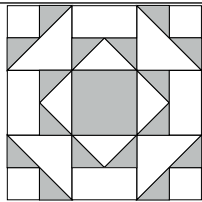

moda

Sampler Block Shuffle

6" x 6" finished

**Cutting
Print**

- 5-2½" squares
- 4-2½" x 1½" rectangles
- 4-1½" squares

Background

- 4-2½" x 1½" rectangles
- 4-1⅞" squares cut in half on the diagonal
- 8-1½" squares

✂ - Easy Corner Triangle

19

Color Option

moda

MODAFABRICS.COM

show me the moda

moda

Sampler Block Shuffle

6" x 6" finished

**Cutting
Print**

- 5-2½" squares
- 4-2½" x 1½" rectangles
- 4-1½" squares

Background

- 4-2½" x 1½" rectangles
- 4-1⅞" squares cut in half on the diagonal
- 8-1½" squares

✂ - Easy Corner Triangle