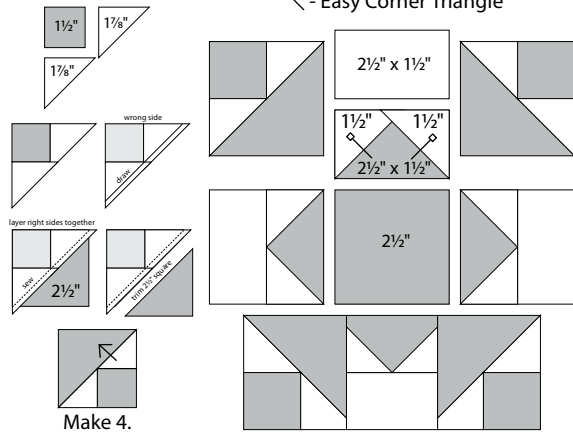

19

Color Option

moda

MODAFABRICS.COM

show me the moda

moda