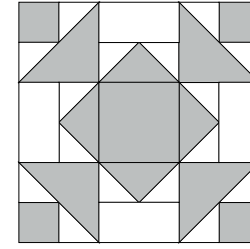

moda

Sampler Block Shuffle

6" x 6" finished

**Cutting
Print**

- 5-2½" squares
- 4-2½" x 1½" rectangles
- 4-1½" squares

Background

- 4-2½" x 1½" rectangles
- 4-1⅞" squares cut in half on the diagonal
- 8-1½" squares

✂ - Easy Corner Triangle

19

Color Option

moda

MODAFABRICS.COM

show me the moda

moda

Sampler Block Shuffle

6" x 6" finished

**Cutting
Print**

- 5-2½" squares
- 4-2½" x 1½" rectangles
- 4-1½" squares

Background

- 4-2½" x 1½" rectangles
- 4-1⅞" squares cut in half on the diagonal
- 8-1½" squares

✂ - Easy Corner Triangle