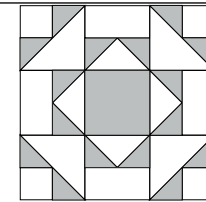

19

Color Option