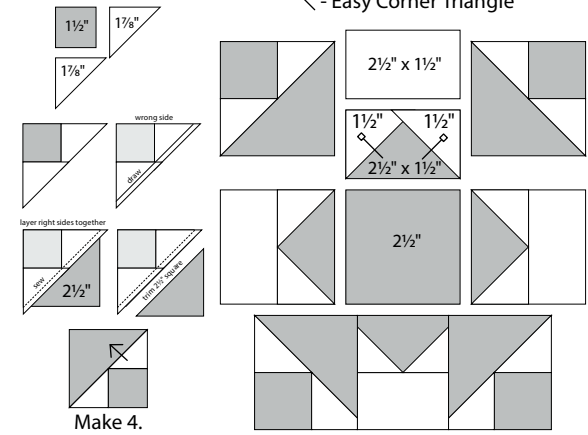

moda

Sampler Block Shuffle

6" x 6" finished

**Cutting
Print**

- 5-2½" squares
- 4-2½" x 1½" rectangles
- 4-1½" squares

Background

- 4-2½" x 1½" rectangles
- 4-1⅞" squares cut in half on the diagonal
- 8-1½" squares

6" x 6" finished

**Cutting
Print**

- 5-2½" squares
- 4-2½" x 1½" rectangles
- 4-1½" squares

Background

- 4-2½" x 1½" rectangles
- 4-1⅞" squares cut in half on the diagonal
- 8-1½" squares

✂ - Easy Corner Triangle