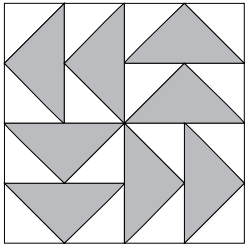

moda

Sampler Block Shuffle

6" x 6" finished

**Cutting**  
Print 1  
8-2" x 3½" rectangles  
**Background**  
16-2" squares  
✂ - Easy Corner Triangle

Color Option

16

one CMMOT two

To learn more, visit: [leanoee2.com](http://leanoee2.com)