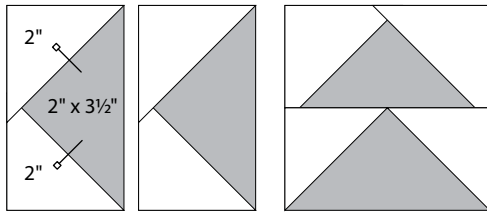

moda

Sampler Block Shuffle

6" x 6" finished

**Cutting**  
Print 1  
8-2" x 3½" rectangles  
**Background**  
16-2" squares  
✂ - Easy Corner Triangle

Color Option

16

one CMMOT two

To learn more, visit: [leanoee2.com](http://leanoee2.com)