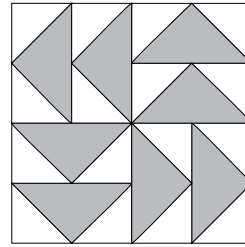

moda

Sampler Block Shuffle

6" x 6" finished

**Cutting**  
Print 1  
8-2" x 3½" rectangles  
**Background**  
16-2" squares  
✂ - Easy Corner Triangle

Color Option

16

one CMMOT two

To learn more, visit: [leanoee2.com](http://leanoee2.com)