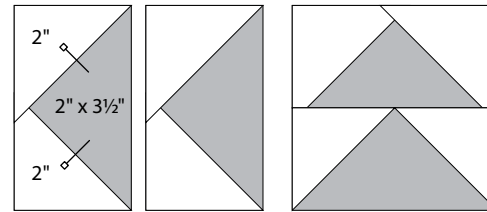

moda

Sampler Block Shuffle

6" x 6" finished

**Cutting**  
Print 1  
8-2" x 3½" rectangles  
**Background**  
16-2" squares  
✂ - Easy Corner Triangle

Color Option

16

one CMMOT two

To learn more, visit: [leanoee2.com](http://leanoee2.com)