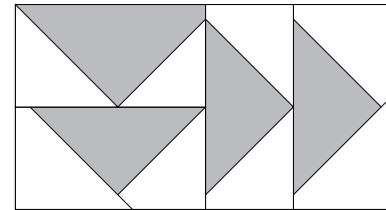

moda

Sampler Block Shuffle

6" x 6" finished

**Cutting**  
Print 1  
8-2" x 3½" rectangles  
**Background**  
16-2" squares  
✂ - Easy Corner Triangle

Color Option

16

one CMMOT two

To learn more, visit: [leanoee2.com](http://leanoee2.com)