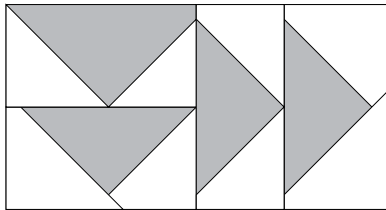

moda

Sampler Block Shuffle

6" x 6" finished

**Cutting**  
Print 1  
8-2" x 3½" rectangles  
**Background**  
16-2" squares  
✂ - Easy Corner Triangle

Color Option

16

one CMMOT two

To learn more, visit: [leanoee2.com](http://leanoee2.com)