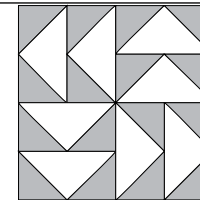

moda

Sampler Block Shuffle

6" x 6" finished

**Cutting**  
Print 1  
8-2" x 3½" rectangles  
**Background**  
16-2" squares  
✂ - Easy Corner Triangle

Color Option

16

one CMMOT two

To learn more, visit: [leanoee2.com](http://leanoee2.com)