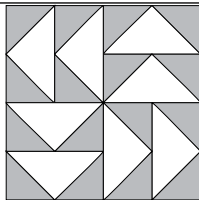

moda

Sampler Block Shuffle

6" x 6" finished

**Cutting**  
Print 1  
8-2" x 3½" rectangles  
**Background**  
16-2" squares  
✂ - Easy Corner Triangle

Color Option

16

one CMMOT two

To learn more, visit: [leanoee2.com](http://leanoee2.com)