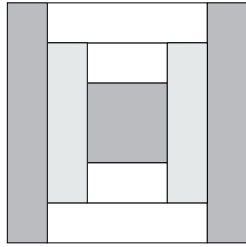

moda

Sampler Block Shuffle

6" x 6" finished

Cutting

Print 1

- 1-2½" square
- 2-1½" x 4½" rectangles

Print 2

- 2-1½" x 6½" rectangles

Background

- 2-2½" x 1½" rectangles
- 2-1½" x 4½" rectangles

15

Color Options

moda

MODAFABRICS.COM

#showmethemoda

moda

Sampler Block Shuffle

6" x 6" finished

Cutting

Print 1

- 1-2½" square
- 2-1½" x 4½" rectangles

Print 2

- 2-1½" x 6½" rectangles

Background