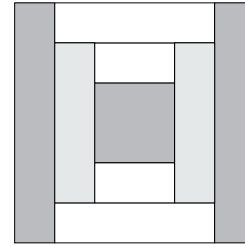

moda

Sampler Block Shuffle

6" x 6" finished

Cutting

Print 1

- 1-2½" square
- 2-1½" x 4½" rectangles

Print 2

- 2-1½" x 6½" rectangles

Background

- 2-2½" x 1½" rectangles
- 2-1½" x 4½" rectangles

15

Color Options

moda

MODAFABRICS.COM

#showmethemoda

moda

Sampler Block Shuffle

6" x 6" finished

Cutting

Print 1

- 1-2½" square
- 2-1½" x 4½" rectangles

Print 2

- 2-1½" x 6½" rectangles

Background