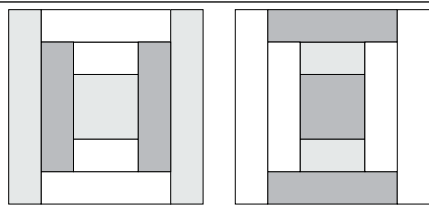

moda

Sampler Block Shuffle

6" x 6" finished

Cutting

Print 1

- 1-2½" square
- 2-1½" x 4½" rectangles

Print 2

- 2-1½" x 6½" rectangles

Background

- 2-2½" x 1½" rectangles
- 2-1½" x 4½" rectangles

15

Color Options

moda

MODAFABRICS.COM

#showmethemoda

moda

Sampler Block Shuffle

6" x 6" finished

Cutting

Print 1

- 1-2½" square
- 2-1½" x 4½" rectangles

Print 2

- 2-1½" x 6½" rectangles

Background