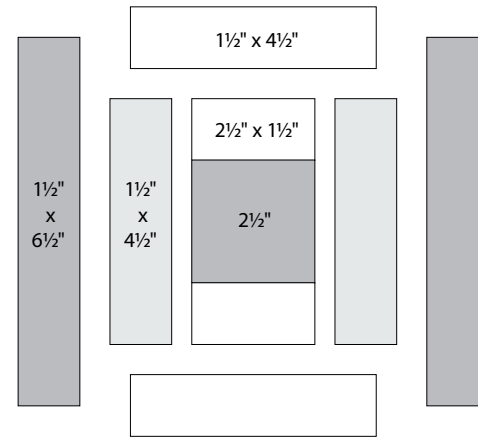

moda

Sampler Block Shuffle

6" x 6" finished

Cutting

Print 1

- 1-2½" square
- 2-1½" x 4½" rectangles

Print 2

- 2-1½" x 6½" rectangles

Background

- 2-2½" x 1½" rectangles
- 2-1½" x 4½" rectangles

15

Color Options

moda

MODAFABRICS.COM

#showmethemoda

moda

Sampler Block Shuffle

6" x 6" finished

Cutting

Print 1

- 1-2½" square
- 2-1½" x 4½" rectangles

Print 2

- 2-1½" x 6½" rectangles

Background

- 2-2½" x 1½" rectangles
- 2-1½" x 4½" rectangles

15

Color Options

moda

MODAFABRICS.COM

#showmethemoda