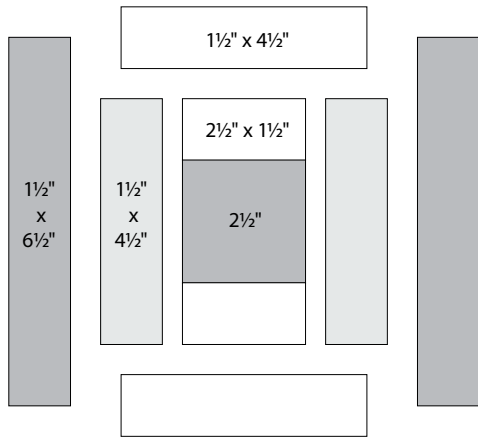

moda

Sampler Block Shuffle

6" x 6" finished

Cutting

Print 1

- 1-2½" square
- 2-1½" x 4½" rectangles

Print 2

- 2-1½" x 6½" rectangles

Background

- 2-2½" x 1½" rectangles
- 2-1½" x 4½" rectangles

15

Color Options

moda

MODAFABRICS.COM

#showmethemoda

moda

Sampler Block Shuffle

6" x 6" finished

Cutting

Print 1

- 1-2½" square
- 2-1½" x 4½" rectangles

Print 2

- 2-1½" x 6½" rectangles

Background

- 2-2½" x 1½" rectangles
- 2-1½" x 4½" rectangles

15

Color Options

moda

MODAFABRICS.COM

#showmethemoda