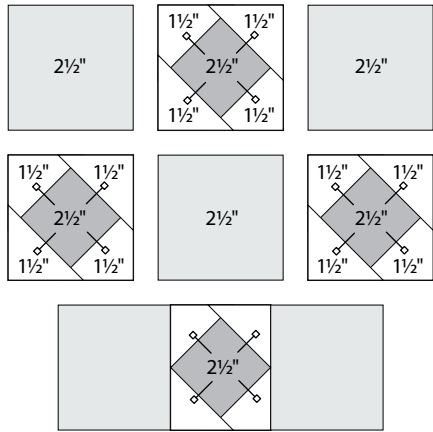

moda

Sampler Block Shuffle

6" x 6" finished

Cutting

Print 1

5-2 1/2" squares

Print 2

4-2 1/2" squares

Background

16-1 1/2" squares

Easy Corner Triangle

FIG TREE & CO
To learn more, visit: figtreequilts.com

14

Color Options

moda
MODAFABRICS.COM

show me the moda