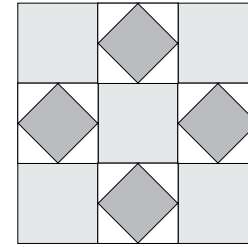

moda

Sampler Block Shuffle

6" x 6" finished

Cutting

Print 1

5-2 1/2" squares

Print 2

4-2 1/2" squares

Background

16-1 1/2" squares

Easy Corner Triangle

FIG TREE & CO
To learn more, visit: figtreequilts.com

14

Color Options

moda
MODAFABRICS.COM

show me the moda