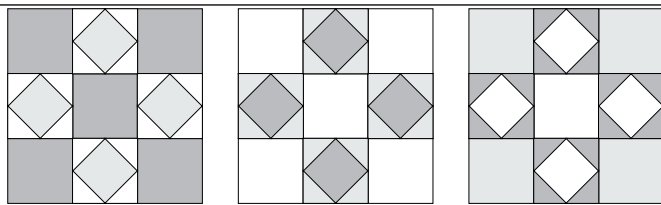

moda

Sampler Block Shuffle

6" x 6" finished

Cutting

Print 1

5-2 1/2" squares

Print 2

4-2 1/2" squares

Background

16-1 1/2" squares

Easy Corner Triangle

FIG TREE & CO
To learn more, visit: figtreequilts.com

14

Color Options

moda
MODAFABRICS.COM

show me the moda