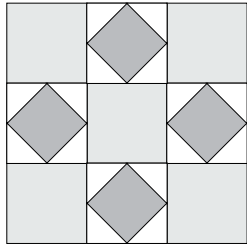

moda

Sampler Block Shuffle

6" x 6" finished

Cutting

Print 1

5-2 1/2" squares

Print 2

4-2 1/2" squares

Background

16-1 1/2" squares

Easy Corner Triangle

FIG TREE & CO
To learn more, visit: figtreequilts.com

14

Color Options

moda
MODAFABRICS.COM

show me the moda