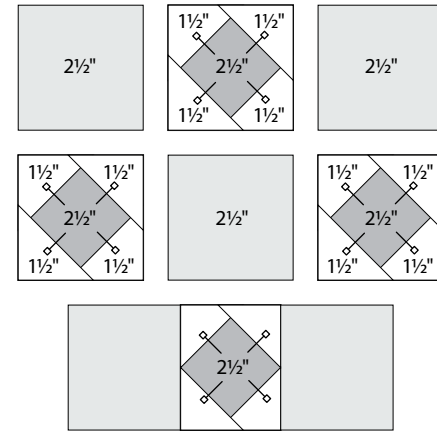

moda

Sampler Block Shuffle

6" x 6" finished

Cutting

Print 1

5-2 1/2" squares

Print 2

4-2 1/2" squares

Background

16-1 1/2" squares

Easy Corner Triangle

FIG TREE & CO
To learn more, visit: figtreequilts.com

14

Color Options

moda
MODAFABRICS.COM

show me the moda

moda

Sampler Block Shuffle

6" x 6" finished

Cutting

Print 1

5-2 1/2" squares

Print 2

4-2 1/2" squares

Background

16-1 1/2" squares

Easy Corner Triangle

FIG TREE & CO
To learn more, visit: figtreequilts.com

14

Color Options

moda
MODAFABRICS.COM

show me the moda