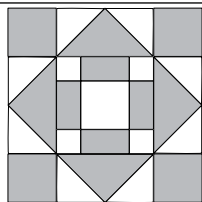

Color Option

13

moda

MODAFABRICS.COM

#showmethemoda

moda