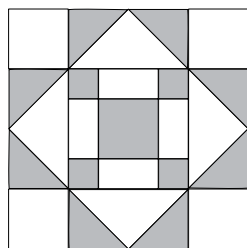

moda

Sampler Block Shuffle

6" x 6" finished

Cutting Print

- 9-2" squares
- 4-1 1/4" squares

Background

- 4-2" squares
- 4-2" x 3 1/2" rectangles
- 4-2" x 1 1/4" rectangles

🔍 - Easy Corner Triangle

Cutting Print

- 9-2" squares
- 4-1 1/4" squares

Background

- 4-2" squares
- 4-2" x 3 1/2" rectangles
- 4-2" x 1 1/4" rectangles

🔍 - Easy Corner Triangle

Color Option

13

moda