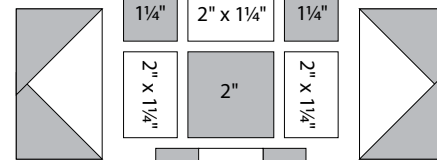

moda

Sampler Block Shuffle

6" x 6" finished

Cutting Print

- 9-2" squares
- 4-1 1/4" squares

Background

- 4-2" squares
- 4-2" x 3 1/2" rectangles
- 4-2" x 1 1/4" rectangles

🔍 - Easy Corner Triangle

Cutting Print

- 9-2" squares
- 4-1 1/4" squares

Background

- 4-2" squares
- 4-2" x 3 1/2" rectangles
- 4-2" x 1 1/4" rectangles

🔍 - Easy Corner Triangle

Color Option

13

moda