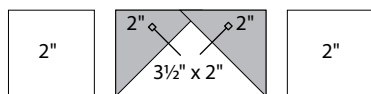

moda

Sampler Block Shuffle

6" x 6" finished

Cutting Print

- 9-2" squares
- 4-1 1/4" squares

Background

- 4-2" squares
- 4-2" x 3 1/2" rectangles
- 4-2" x 1 1/4" rectangles

🔍 - Easy Corner Triangle