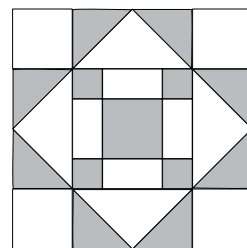

moda

Sampler Block Shuffle

6" x 6" finished

Cutting Print

- 9-2" squares
- 4-1 1/4" squares

Background

- 4-2" squares
- 4-2" x 3 1/2" rectangles
- 4-2" x 1 1/4" rectangles

🔍 - Easy Corner Triangle

Color Option

13

moda

MODAFABRICS.COM

#showmethemoda

moda

Sampler Block Shuffle

6" x 6" finished

Cutting Print

- 9-2" squares
- 4-1 1/4" squares

Background

- 4-2" squares
- 4-2" x 3 1/2" rectangles
- 4-2" x 1 1/4" rectangles

🔍 - Easy Corner Triangle

Color Option

13

moda