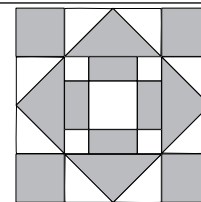

moda

Sampler Block Shuffle

6" x 6" finished

Cutting Print

- 9-2" squares
- 4-1 1/4" squares

Background

- 4-2" squares
- 4-2" x 3 1/2" rectangles
- 4-2" x 1 1/4" rectangles

🔍 - Easy Corner Triangle

Cutting Print

- 9-2" squares
- 4-1 1/4" squares

Background

- 4-2" squares
- 4-2" x 3 1/2" rectangles
- 4-2" x 1 1/4" rectangles

🔍 - Easy Corner Triangle

Color Option

13

moda