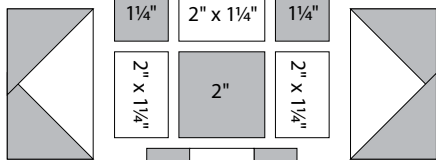

moda

Sampler Block Shuffle

6" x 6" finished

Cutting Print

- 9-2" squares
- 4-1 1/4" squares

Background

- 4-2" squares
- 4-2" x 3 1/2" rectangles
- 4-2" x 1 1/4" rectangles

🔍 - Easy Corner Triangle

Cutting Print

- 9-2" squares
- 4-1 1/4" squares

Background

- 4-2" squares
- 4-2" x 3 1/2" rectangles
- 4-2" x 1 1/4" rectangles

🔍 - Easy Corner Triangle

Color Option

13

moda