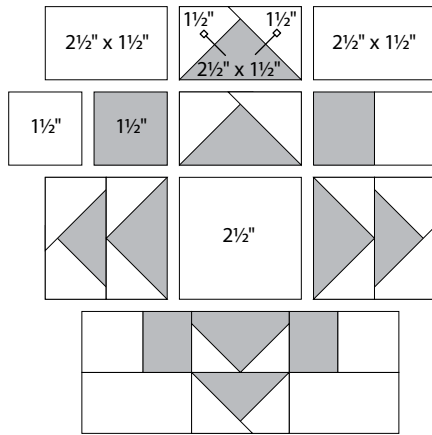

moda

Sampler Block Shuffle

6" x 6" finished

Cutting Print

- 8-2½" x 1½" rectangles
- 4-1½" squares

Background

- 1-2½" square
- 4-2½" x 1½" rectangles
- 20-1½" squares

✂ - Easy Corner Triangle

To learn more, visit: heiland.wx.com/zenchic

12

Color Option

moda

Sampler Block Shuffle

6" x 6" finished

Cutting Print

- 8-2½" x 1½" rectangles
- 4-1½" squares

Background

- 1-2½" square
- 4-2½" x 1½" rectangles
- 20-1½" squares

✂ - Easy Corner Triangle

To learn more, visit: heiland.wx.com/zenchic

12

Color Option

moda

MODAFABRICS.COM