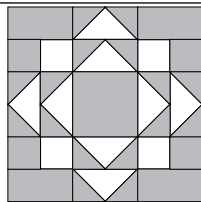

moda

Sampler Block Shuffle

6" x 6" finished

Cutting Print

- 8-2½" x 1½" rectangles
- 4-1½" squares

Background

- 1-2½" square
- 4-2½" x 1½" rectangles
- 20-1½" squares

✂ - Easy Corner Triangle

To learn more, visit: heiland.wx.com/zenchic

12

Color Option

moda

Sampler Block Shuffle

6" x 6" finished

Cutting Print

- 8-2½" x 1½" rectangles
- 4-1½" squares

Background

- 1-2½" square
- 4-2½" x 1½" rectangles
- 20-1½" squares

✂ - Easy Corner Triangle

To learn more, visit: heiland.wx.com/zenchic

12

Color Option

moda

MODAFABRICS.COM