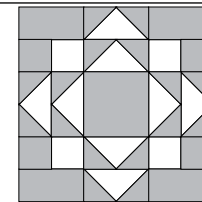

moda

Sampler Block Shuffle

6" x 6" finished

Cutting Print

- 8-2½" x 1½" rectangles
- 4-1½" squares

Background

- 1-2½" square
- 4-2½" x 1½" rectangles
- 20-1½" squares

✂ - Easy Corner Triangle

Background

- 1-2½" square
- 4-2½" x 1½" rectangles
- 20-1½" squares

✂ - Easy Corner Triangle

To learn more, visit: heiland.wx.com/zenchic

12

Color Option

moda

MODAFABRICS.COM