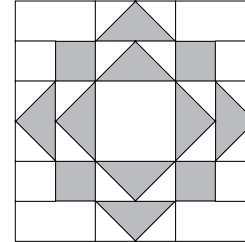

moda

Sampler Block Shuffle

6" x 6" finished

Cutting Print

- 8-2½" x 1½" rectangles
- 4-1½" squares

Background

- 1-2½" square
- 4-2½" x 1½" rectangles
- 20-1½" squares

✂ - Easy Corner Triangle

To learn more, visit: heiland.wx.com/zenchic

12

Color Option

moda

Sampler Block Shuffle

6" x 6" finished

Cutting Print

- 8-2½" x 1½" rectangles
- 4-1½" squares

Background

- 1-2½" square
- 4-2½" x 1½" rectangles
- 20-1½" squares

✂ - Easy Corner Triangle

To learn more, visit: heiland.wx.com/zenchic

12

Color Option

moda

MODAFABRICS.COM