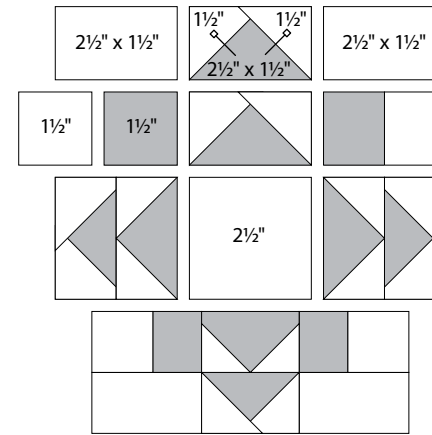

moda

Sampler Block Shuffle

6" x 6" finished

Cutting Print

- 8-2½" x 1½" rectangles
- 4-1½" squares

Background

- 1-2½" square
- 4-2½" x 1½" rectangles
- 20-1½" squares

✂ - Easy Corner Triangle

To learn more, visit: heiland.wx.com/zenchic

12

Color Option

moda

Sampler Block Shuffle

6" x 6" finished

Cutting Print

- 8-2½" x 1½" rectangles
- 4-1½" squares

Background

- 1-2½" square
- 4-2½" x 1½" rectangles
- 20-1½" squares

✂ - Easy Corner Triangle

To learn more, visit: heiland.wx.com/zenchic

12

Color Option

moda

MODAFABRICS.COM