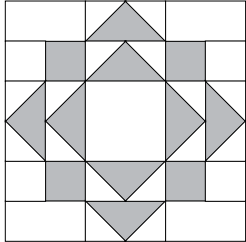

moda

Sampler Block Shuffle

6" x 6" finished

Cutting Print

- 8-2½" x 1½" rectangles
- 4-1½" squares

Background

- 1-2½" square
- 4-2½" x 1½" rectangles
- 20-1½" squares

✂ - Easy Corner Triangle

To learn more, visit: heiland.wx.com/zenchic

12

Color Option

moda

Sampler Block Shuffle

6" x 6" finished

Cutting Print

- 8-2½" x 1½" rectangles
- 4-1½" squares

Background

- 1-2½" square
- 4-2½" x 1½" rectangles
- 20-1½" squares

✂ - Easy Corner Triangle

To learn more, visit: heiland.wx.com/zenchic

12

Color Option

moda

MODAFABRICS.COM