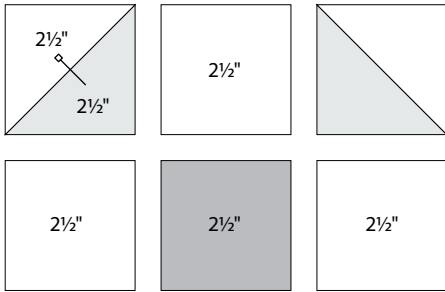

moda

Sampler Block Shuffle

6" x 6" finished

Cutting
Print 1

1-2½" square

Print 2

4-2½" squares

Background

8-2½" squares

✂ - Easy Corner Triangle

10

Deb Strain

To learn more, visit: debstrain.blogspot.com

Color Options

moda

Sampler Block Shuffle

6" x 6" finished

Cutting
Print 1

1-2½" square

Print 2

4-2½" squares

Background

8-2½" squares

✂ - Easy Corner Triangle