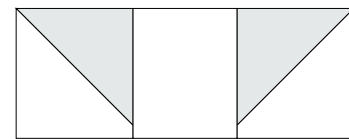

8-2½" squares

✂ - Easy Corner Triangle

10

Deb Strain

To learn more, visit: debstrain.blogspot.com

Color Options

moda

Sampler Block Shuffle

6" x 6" finished

Cutting
Print 1

1-2½" square

Print 2

4-2½" squares

Background

8-2½" squares

✂ - Easy Corner Triangle