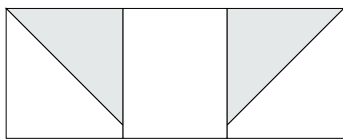

moda

Sampler Block Shuffle

6" x 6" finished

Cutting
Print 1

1-2½" square

Print 2

4-2½" squares

Background

8-2½" squares

✂ - Easy Corner Triangle

10

Deb Strain

To learn more, visit: debstrain.blogspot.com

Color Options

moda

Sampler Block Shuffle

6" x 6" finished

Cutting
Print 1

1-2½" square

Print 2

4-2½" squares

Background

8-2½" squares

✂ - Easy Corner Triangle