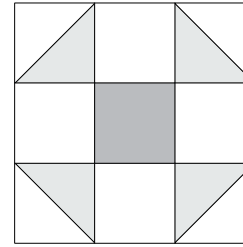

moda

Sampler Block Shuffle

6" x 6" finished

Cutting
Print 1

1-2½" square

Print 2

4-2½" squares

Background

8-2½" squares

✂ - Easy Corner Triangle

10

Deb Strain

To learn more, visit: debstrain.blogspot.com

Color Options

moda

Sampler Block Shuffle

6" x 6" finished

Cutting
Print 1

1-2½" square

Print 2

4-2½" squares

Background

8-2½" squares

✂ - Easy Corner Triangle