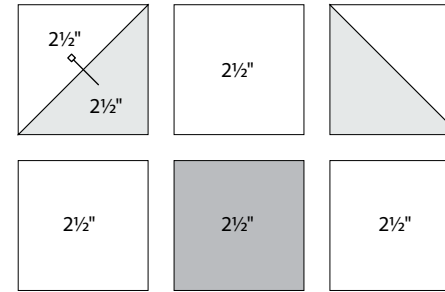

8-2½" squares

✂ - Easy Corner Triangle

10

Deb Strain

To learn more, visit: debstrain.blogspot.com

Color Options

moda

Sampler Block Shuffle

6" x 6" finished

Cutting
Print 1

1-2½" square

Print 2

4-2½" squares

Background

8-2½" squares

✂ - Easy Corner Triangle