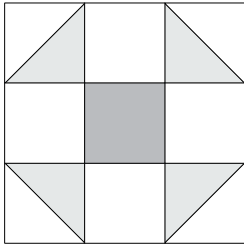

moda

Sampler Block Shuffle

6" x 6" finished

Cutting
Print 1

1-2½" square

Print 2

4-2½" squares

Background

8-2½" squares

✂ - Easy Corner Triangle

10

Deb Strain

To learn more, visit: debstrain.blogspot.com

Color Options

moda

Sampler Block Shuffle

6" x 6" finished

Cutting
Print 1

1-2½" square

Print 2

4-2½" squares

Background

8-2½" squares

✂ - Easy Corner Triangle