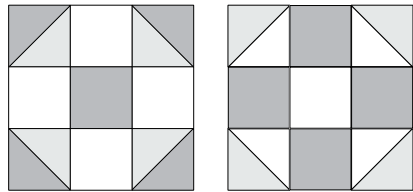

moda

Sampler Block Shuffle

6" x 6" finished

Cutting
Print 1

1-2½" square

Print 2

4-2½" squares

Background

8-2½" squares

✂ - Easy Corner Triangle

10

Deb Strain

To learn more, visit: debstrain.blogspot.com

Color Options

moda

Sampler Block Shuffle

6" x 6" finished

Cutting
Print 1

1-2½" square

Print 2

4-2½" squares

Background

8-2½" squares

✂ - Easy Corner Triangle