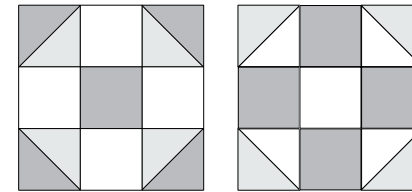

Color Options

moda

MODAFABRICS.COM

#showmethemoda

moda

MODAFABRICS.COM

#showmethemoda