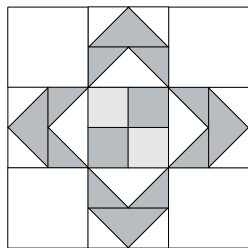

moda

Sampler Block Shuffle

6" x 6" finished

Cutting

Print 1

- 10-1 1/2" squares
- 4-2 1/2" x 1 1/2" rectangles

Print 2

- 2-1 1/2" squares

Background

- 4-2 1/2" squares
- 4-2 1/2" x 1 1/2" rectangles
- 8-1 1/2" squares

✂ - Easy Corner Triangle

25

Color Options

moda

Sampler Block Shuffle

6" x 6" finished

Cutting

Print 1

- 10-1 1/2" squares
- 4-2 1/2" x 1 1/2" rectangles

Print 2

- 2-1 1/2" squares

Background

- 4-2 1/2" squares
- 4-2 1/2" x 1 1/2" rectangles
- 8-1 1/2" squares

✂ - Easy Corner Triangle