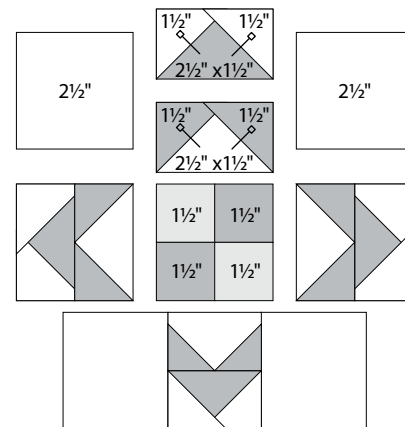

moda

Sampler Block Shuffle

6" x 6" finished

Cutting

Print 1

- 10-1 1/2" squares
- 4-2 1/2" x 1 1/2" rectangles

Print 2

- 2-1 1/2" squares

Background

- 4-2 1/2" squares
- 4-2 1/2" x 1 1/2" rectangles
- 8-1 1/2" squares

✂ - Easy Corner Triangle

25

Color Options

moda

Sampler Block Shuffle

6" x 6" finished

Cutting

Print 1

- 10-1 1/2" squares
- 4-2 1/2" x 1 1/2" rectangles

Print 2

- 2-1 1/2" squares

Background

- 4-2 1/2" squares
- 4-2 1/2" x 1 1/2" rectangles
- 8-1 1/2" squares

✂ - Easy Corner Triangle