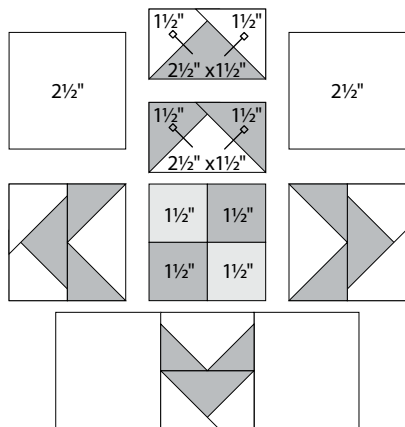

moda

Sampler Block Shuffle

6" x 6" finished

Cutting

Print 1

- 10-1 1/2" squares
- 4-2 1/2" x 1 1/2" rectangles

Print 2

- 2-1 1/2" squares

Background

- 4-2 1/2" squares
- 4-2 1/2" x 1 1/2" rectangles
- 8-1 1/2" squares

✂ - Easy Corner Triangle

25

Color Options

moda

Sampler Block Shuffle

6" x 6" finished

Cutting

Print 1

- 10-1 1/2" squares
- 4-2 1/2" x 1 1/2" rectangles

Print 2

- 2-1 1/2" squares

Background

- 4-2 1/2" squares
- 4-2 1/2" x 1 1/2" rectangles
- 8-1 1/2" squares

✂ - Easy Corner Triangle

25

Color Options