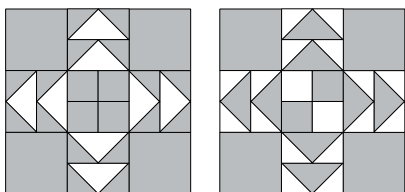

moda

Sampler Block Shuffle

6" x 6" finished

Cutting

Print 1

- 10-1 1/2" squares
- 4-2 1/2" x 1 1/2" rectangles

Print 2

- 2-1 1/2" squares

Background

- 4-2 1/2" squares
- 4-2 1/2" x 1 1/2" rectangles
- 8-1 1/2" squares

✂ - Easy Corner Triangle

25

Color Options

moda

Sampler Block Shuffle

6" x 6" finished

Cutting

Print 1

- 10-1 1/2" squares
- 4-2 1/2" x 1 1/2" rectangles

Print 2

- 2-1 1/2" squares

Background

- 4-2 1/2" squares
- 4-2 1/2" x 1 1/2" rectangles
- 8-1 1/2" squares

✂ - Easy Corner Triangle