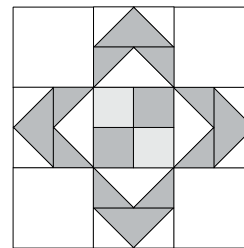

moda

Sampler Block Shuffle

6" x 6" finished

Cutting

Print 1

- 10-1 1/2" squares
- 4-2 1/2" x 1 1/2" rectangles

Print 2

- 2-1 1/2" squares

Background

- 4-2 1/2" squares
- 4-2 1/2" x 1 1/2" rectangles
- 8-1 1/2" squares

✂ - Easy Corner Triangle

25

Color Options

moda

Sampler Block Shuffle

6" x 6" finished

Cutting

Print 1

- 10-1 1/2" squares
- 4-2 1/2" x 1 1/2" rectangles

Print 2

- 2-1 1/2" squares

Background

- 4-2 1/2" squares
- 4-2 1/2" x 1 1/2" rectangles
- 8-1 1/2" squares

✂ - Easy Corner Triangle