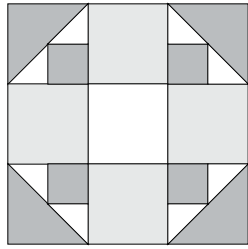

moda

Sampler Block Shuffle

6" x 6" finished

Cutting

Print 1

- 4-2½" squares
- 4-1½" squares

Print 2

- 4-2½" squares

Background

- 1-2½" square
- 4-1⅞" squares cut in half on the diagonal

Color Options

23

Betsy Chutchian

To learn more, visit: betsysbestquiltsandmore.blogspot.com

moda

Sampler Block Shuffle

6" x 6" finished

Cutting

Print 1

- 4-2½" squares
- 4-1½" squares

Print 2

- 4-2½" squares

Background

- 1-2½" square
- 4-1⅞" squares cut in half on the diagonal