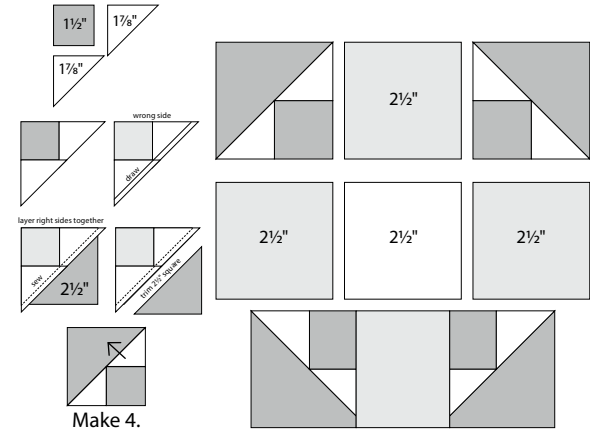

Background

- 1-2½" square
- 4-1⅞" squares cut in half on the diagonal

Color Options

23

Betsy Chutchian

To learn more, visit: betsysbestquiltsandmore.blogspot.com

moda

Sampler Block Shuffle

6" x 6" finished

Cutting

Print 1

- 4-2½" squares
- 4-1½" squares

Print 2

- 4-2½" squares

Background

- 1-2½" square
- 4-1⅞" squares cut in half on the diagonal