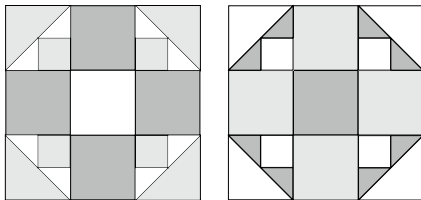

moda

Sampler Block Shuffle

6" x 6" finished

Cutting

Print 1

- 4-2½" squares
- 4-1½" squares

Print 2

- 4-2½" squares

Background

- 1-2½" square
- 4-1⅞" squares cut in half on the diagonal

Color Options

23

Betsy Chutchian

To learn more, visit: betsysbestquiltsandmore.blogspot.com

moda

Sampler Block Shuffle

6" x 6" finished

Cutting

Print 1

- 4-2½" squares
- 4-1½" squares

Print 2

- 4-2½" squares

Background

- 1-2½" square
- 4-1⅞" squares cut in half on the diagonal