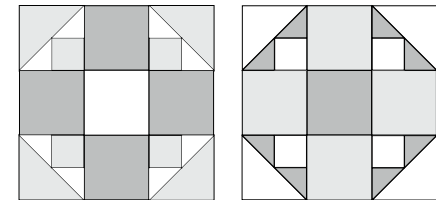

Color Options

23

Betsy Chutchian

To learn more, visit: betsysbestquiltsandmore.blogspot.com

moda

MODAFABRICS.COM

#showmethe mod a

moda

MODAFABRICS.COM

#showmethe mod a