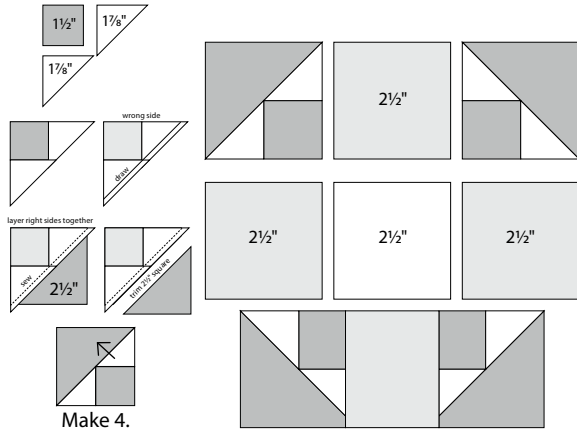

moda

Sampler Block Shuffle

6" x 6" finished

Cutting

Print 1

- 4-2½" squares
- 4-1½" squares

Print 2

- 4-2½" squares

Background

- 1-2½" square
- 4-1⅞" squares cut in half on the diagonal

Color Options

23

Betsy Chutchian

To learn more, visit: betsysbestquiltsandmore.blogspot.com

moda

Sampler Block Shuffle

6" x 6" finished

Cutting

Print 1

- 4-2½" squares
- 4-1½" squares

Print 2

- 4-2½" squares

Background

- 1-2½" square
- 4-1⅞" squares cut in half on the diagonal