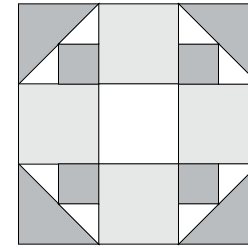

moda

Sampler Block Shuffle

6" x 6" finished

Cutting

Print 1

- 4-2½" squares
- 4-1½" squares

Print 2

- 4-2½" squares

Background

- 1-2½" square
- 4-1⅞" squares cut in half on the diagonal

Color Options

23

Betsy Chutchian

To learn more, visit: betsysbestquiltsandmore.blogspot.com

moda

Sampler Block Shuffle

6" x 6" finished

Cutting

Print 1

- 4-2½" squares
- 4-1½" squares

Print 2

- 4-2½" squares

Background

- 1-2½" square
- 4-1⅞" squares cut in half on the diagonal