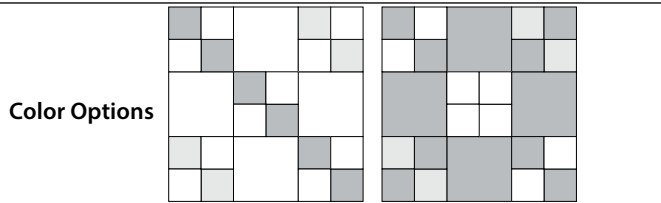

moda

Sampler Block Shuffle

6" x 6" finished

Cutting

Print 1

10-1½" squares

Print 2

4-2½" squares

Background

10-1½" squares

Color Options

22

basicgrey

learn more, visit: basicgrey.com

moda

Sampler Block Shuffle