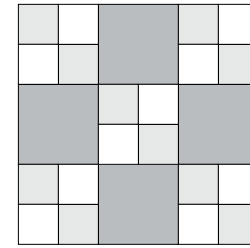

moda

Sampler Block Shuffle

6" x 6" finished

Cutting

Print 1

10-1½" squares

Print 2

4-2½" squares

Background

10-1½" squares

Color Options

22

basicgrey

learn more, visit: basicgrey.com

moda

Sampler Block Shuffle

6" x 6" finished

Cutting

Print 1

10-1½" squares

Print 2

4-2½" squares

Background

10-1½" squares