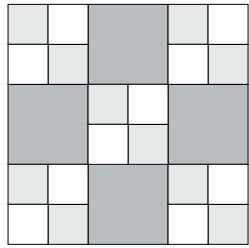

moda

Sampler Block Shuffle

6" x 6" finished

Cutting

Print 1

10-1½" squares

Print 2

4-2½" squares

Background

10-1½" squares

Color Options

22

basicgrey

learn more, visit: basicgrey.com

moda

Sampler Block Shuffle

6" x 6" finished

Cutting

Print 1

10-1½" squares

Print 2

4-2½" squares

Background

10-1½" squares