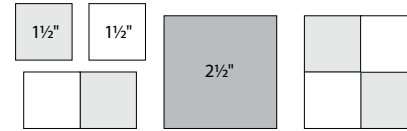

Background

10-1½" squares

Color Options

22

basicgrey

learn more, visit: basicgrey.com

moda

Sampler Block Shuffle

6" x 6" finished

Cutting

Print 1

10-1½" squares

Print 2

4-2½" squares

Background

10-1½" squares