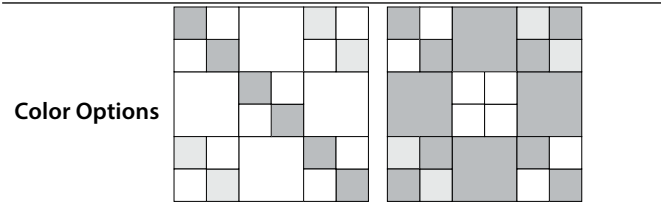

Background

10-1½" squares

Color Options

22

basicgrey

learn more, visit: basicgrey.com

moda

Sampler Block Shuffle

6" x 6" finished

Cutting

Print 1

10-1½" squares

Print 2

4-2½" squares

Background

10-1½" squares