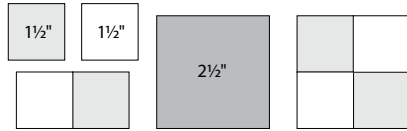

moda

Sampler Block Shuffle

6" x 6" finished

Cutting

Print 1

10-1½" squares

Print 2

4-2½" squares

Background

10-1½" squares

Color Options

22

basicgrey

learn more, visit: basicgrey.com

moda

Sampler Block Shuffle

6" x 6" finished

Cutting

Print 1

10-1½" squares

Print 2

4-2½" squares

Background

10-1½" squares