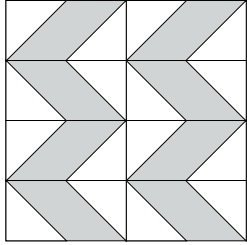

moda

Sampler Block Shuffle

6" x 6" finished

Cutting Print

8-2" x 3 1/2" rectangles

Background

16-2" squares

 - Easy Corner Triangle

6" x 6" finished

Cutting Print

8-2" x 3 1/2" rectangles

Background

16-2" squares

 - Easy Corner Triangle

21

Color Options