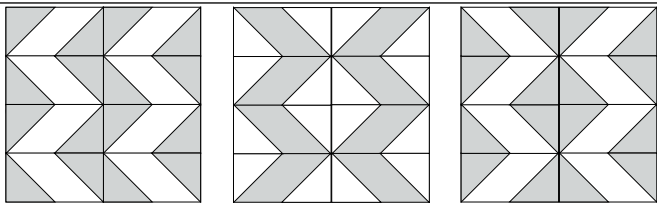

21

Color Options

Minick & Simpson
To learn more, visit: minickandsimpson.com

moda

MODAFABRICS.COM

#showmethemoda

moda