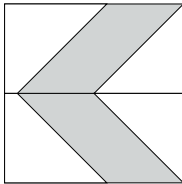

moda

Sampler Block Shuffle

6" x 6" finished

Cutting Print

8-2" x 3 1/2" rectangles

Background

16-2" squares

 - Easy Corner Triangle

6" x 6" finished

Cutting Print

8-2" x 3 1/2" rectangles

Background

16-2" squares

 - Easy Corner Triangle

21

Color Options