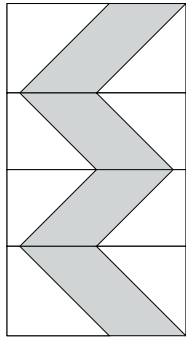

moda

Sampler Block Shuffle

6" x 6" finished

Cutting Print

8-2" x 3 1/2" rectangles

Background

16-2" squares

 - Easy Corner Triangle

6" x 6" finished

Cutting Print

8-2" x 3 1/2" rectangles

Background

16-2" squares

 - Easy Corner Triangle

21

Color Options