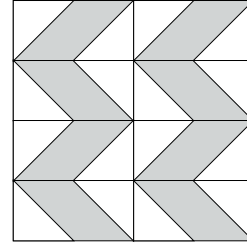

moda

Sampler Block Shuffle

6" x 6" finished

Cutting Print

8-2" x 3 1/2" rectangles

Background

16-2" squares

 - Easy Corner Triangle

21

Color Options

Minick & Simpson
To learn more, visit: minickandsimpson.com

moda

MODAFABRICS.COM

#showmethemoda

moda

Sampler Block Shuffle

6" x 6" finished

Cutting Print

8-2" x 3 1/2" rectangles

Background

16-2" squares

 - Easy Corner Triangle

21

Color Options