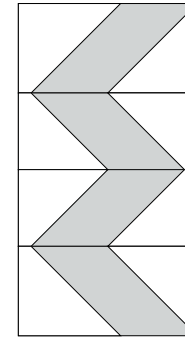

moda

Sampler Block Shuffle

6" x 6" finished

Cutting Print

8-2" x 3 1/2" rectangles

Background

16-2" squares

 - Easy Corner Triangle

6" x 6" finished

Cutting Print

8-2" x 3 1/2" rectangles

Background

16-2" squares

 - Easy Corner Triangle

21

Color Options