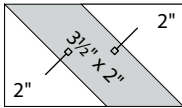

moda

Sampler Block Shuffle

6" x 6" finished

Cutting Print

8-2" x 3 1/2" rectangles

Background

16-2" squares

 - Easy Corner Triangle