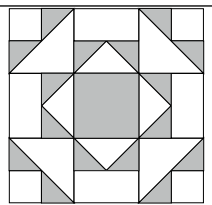

moda

Sampler Block Shuffle

6" x 6" finished

**Cutting
Print**

- 5-2½" squares
- 4-2½" x 1½" rectangles
- 4-1½" squares

Background

- 4-2½" x 1½" rectangles
- 4-1⅞" squares cut in half on the diagonal
- 8-1½" squares

✂ - Easy Corner Triangle

19

Color Option

moda

MODAFABRICS.COM

show me the moda

moda

Sampler Block Shuffle

6" x 6" finished

**Cutting
Print**

- 5-2½" squares
- 4-2½" x 1½" rectangles
- 4-1½" squares

Background

- 4-2½" x 1½" rectangles
- 4-1⅞" squares cut in half on the diagonal
- 8-1½" squares

✂ - Easy Corner Triangle