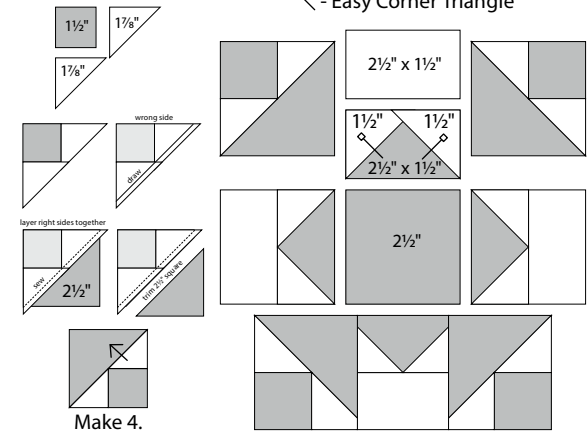

moda

Sampler Block Shuffle

6" x 6" finished

**Cutting
Print**

- 5-2½" squares
- 4-2½" x 1½" rectangles
- 4-1½" squares

Background

- 4-2½" x 1½" rectangles
- 4-1⅞" squares cut in half on the diagonal
- 8-1½" squares

6" x 6" finished

**Cutting
Print**

- 5-2½" squares
- 4-2½" x 1½" rectangles
- 4-1½" squares

Background

- 4-2½" x 1½" rectangles
- 4-1⅞" squares cut in half on the diagonal
- 8-1½" squares

✂ - Easy Corner Triangle