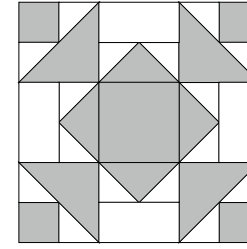

moda

Sampler Block Shuffle

6" x 6" finished

**Cutting
Print**

- 5-2½" squares
- 4-2½" x 1½" rectangles
- 4-1½" squares

Background

- 4-2½" x 1½" rectangles
- 4-1⅞" squares cut in half on the diagonal
- 8-1½" squares

✂ - Easy Corner Triangle

19

Color Option

moda

MODAFABRICS.COM

show me the moda

moda

Sampler Block Shuffle

6" x 6" finished

**Cutting
Print**

- 5-2½" squares
- 4-2½" x 1½" rectangles
- 4-1½" squares

Background

- 4-2½" x 1½" rectangles
- 4-1⅞" squares cut in half on the diagonal
- 8-1½" squares

✂ - Easy Corner Triangle