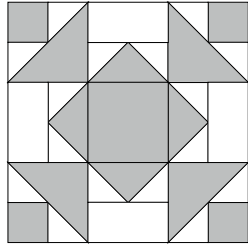

moda

Sampler Block Shuffle

6" x 6" finished

**Cutting
Print**

- 5-2½" squares
- 4-2½" x 1½" rectangles
- 4-1½" squares

Background

- 4-2½" x 1½" rectangles
- 4-1⅞" squares cut in half on the diagonal
- 8-1½" squares

✂ - Easy Corner Triangle

19

Color Option

moda

MODAFABRICS.COM

show me the moda

moda

Sampler Block Shuffle

6" x 6" finished

**Cutting
Print**

- 5-2½" squares
- 4-2½" x 1½" rectangles
- 4-1½" squares

Background

- 4-2½" x 1½" rectangles
- 4-1⅞" squares cut in half on the diagonal
- 8-1½" squares

✂ - Easy Corner Triangle