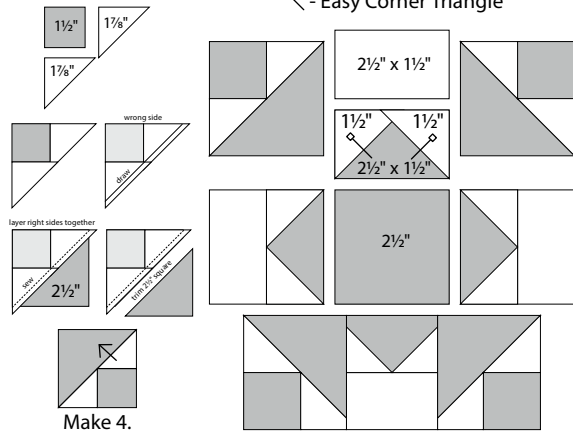

19

Color Option

moda

MODAFABRICS.COM

show me the moda

moda