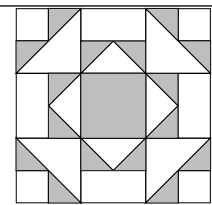

19

Color Option