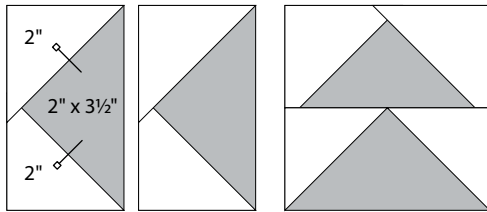

moda

Sampler Block Shuffle

6" x 6" finished

**Cutting**  
Print 1  
8-2" x 3½" rectangles

**Background**  
16-2" squares

✂ - Easy Corner Triangle

Color Option

16

**Cutting**  
Print 1  
8-2" x 3½" rectangles

**Background**  
16-2" squares

✂ - Easy Corner Triangle

Color Option

16

one CANOE two

To learn more, visit: [1canoe2.com](http://1canoe2.com)

moda