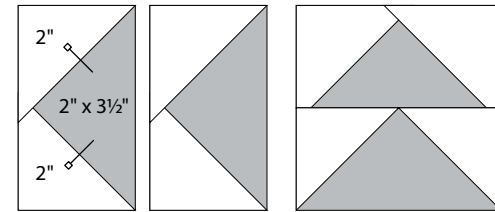

moda

Sampler Block Shuffle

6" x 6" finished

**Cutting**  
Print 1  
8-2" x 3½" rectangles

**Background**  
16-2" squares

✂ - Easy Corner Triangle

Color Option

16

**Cutting**  
Print 1  
8-2" x 3½" rectangles

**Background**  
16-2" squares

✂ - Easy Corner Triangle

Color Option

16

one CANOE two

To learn more, visit: [1canoe2.com](http://1canoe2.com)

moda