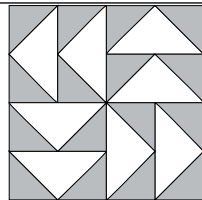

moda

Sampler Block Shuffle

6" x 6" finished

**Cutting**  
Print 1  
8-2" x 3½" rectangles

**Background**  
16-2" squares

✂ - Easy Corner Triangle

Color Option

16

**Cutting**  
Print 1  
8-2" x 3½" rectangles

**Background**  
16-2" squares

✂ - Easy Corner Triangle

Color Option

16

one CANOE two

To learn more, visit: [1canoe2.com](http://1canoe2.com)

moda