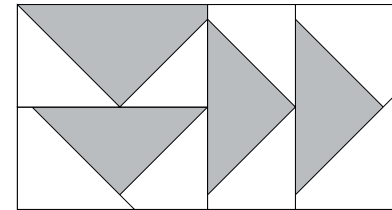

moda

Sampler Block Shuffle

6" x 6" finished

**Cutting**  
Print 1  
8-2" x 3½" rectangles

**Background**  
16-2" squares

✂ - Easy Corner Triangle

Color Option

16

one CANOE two

To learn more, visit: [1canoe2.com](http://1canoe2.com)

moda

MODAFABRICS.COM

#showmethemoda

moda

Sampler Block Shuffle

6" x 6" finished

**Cutting**  
Print 1  
8-2" x 3½" rectangles

**Background**  
16-2" squares

✂ - Easy Corner Triangle

Color Option

16

one CANOE two

To learn more, visit: [1canoe2.com](http://1canoe2.com)

moda