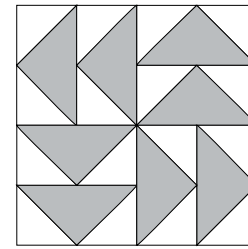

moda

Sampler Block Shuffle

6" x 6" finished

**Cutting**  
Print 1  
8-2" x 3½" rectangles

**Background**  
16-2" squares

✂ - Easy Corner Triangle

Color Option

16

one CANOE two

To learn more, visit: [1canoe2.com](http://1canoe2.com)

moda

MODAFABRICS.COM

#showmethemoda

moda

Sampler Block Shuffle

6" x 6" finished

**Cutting**  
Print 1  
8-2" x 3½" rectangles

**Background**  
16-2" squares

✂ - Easy Corner Triangle

Color Option

16

one CANOE two

To learn more, visit: [1canoe2.com](http://1canoe2.com)

moda