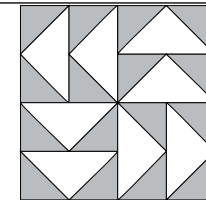

moda

Sampler Block Shuffle

6" x 6" finished

**Cutting**  
Print 1  
8-2" x 3½" rectangles

**Background**  
16-2" squares

✂ - Easy Corner Triangle

Color Option

16

one CANOE two

To learn more, visit: [1canoe2.com](http://1canoe2.com)

moda

MODAFABRICS.COM

#showmethemoda

moda

Sampler Block Shuffle

6" x 6" finished

**Cutting**  
Print 1  
8-2" x 3½" rectangles

**Background**  
16-2" squares

✂ - Easy Corner Triangle

Color Option

16

one CANOE two

To learn more, visit: [1canoe2.com](http://1canoe2.com)

moda