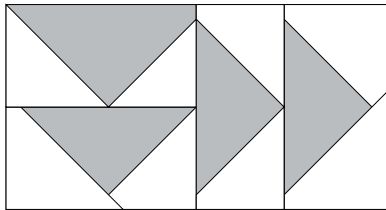

moda

Sampler Block Shuffle

6" x 6" finished

**Cutting**  
Print 1  
8-2" x 3½" rectangles

**Background**  
16-2" squares

✂ - Easy Corner Triangle

Color Option

16

**Cutting**  
Print 1  
8-2" x 3½" rectangles

**Background**  
16-2" squares

✂ - Easy Corner Triangle

Color Option

16

one CANOE two

To learn more, visit: [1canoe2.com](http://1canoe2.com)

moda