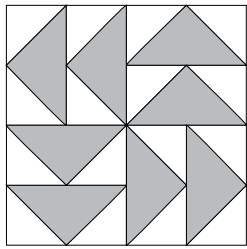

moda

Sampler Block Shuffle

6" x 6" finished

**Cutting**  
Print 1  
8-2" x 3½" rectangles

**Background**  
16-2" squares

✂ - Easy Corner Triangle

Color Option

16

**Cutting**  
Print 1  
8-2" x 3½" rectangles

**Background**  
16-2" squares

✂ - Easy Corner Triangle

Color Option

16

one CANOE two

To learn more, visit: [1canoe2.com](http://1canoe2.com)

moda