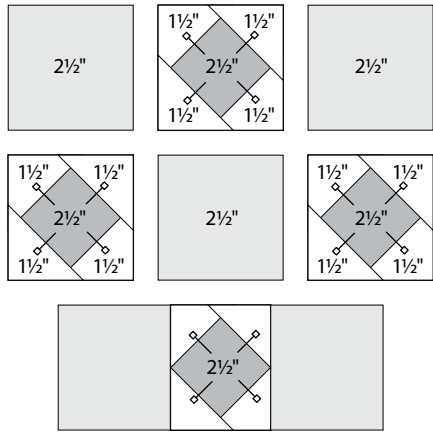

moda

Sampler Block Shuffle

6" x 6" finished

Cutting

Print 1

5-2 1/2" squares

Print 2

4-2 1/2" squares

Background

16-1 1/2" squares

Easy Corner Triangle

FIG TREE & CO  
To learn more, visit: figtreequilts.com

14

Color Options

moda

Sampler Block Shuffle

6" x 6" finished

Cutting

Print 1

5-2 1/2" squares

Print 2

4-2 1/2" squares

Background

16-1 1/2" squares