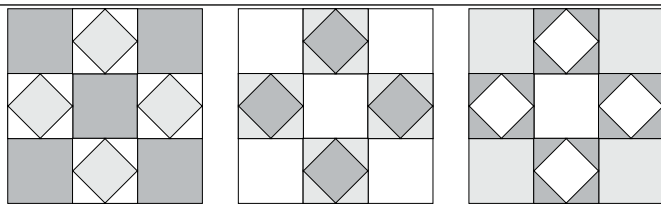

moda

Sampler Block Shuffle

6" x 6" finished

Cutting

Print 1

5-2 1/2" squares

Print 2

4-2 1/2" squares

Background

16-1 1/2" squares

Easy Corner Triangle

FIG TREE & CO  
To learn more, visit: figtreequilts.com

14

Color Options

moda

Sampler Block Shuffle

6" x 6" finished

Cutting

Print 1

5-2 1/2" squares

Print 2

4-2 1/2" squares

Background

16-1 1/2" squares