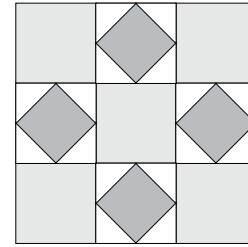

moda

Sampler Block Shuffle

6" x 6" finished

Cutting

Print 1

5-2 1/2" squares

Print 2

4-2 1/2" squares

Background

16-1 1/2" squares

Easy Corner Triangle

FIG TREE & CO  
To learn more, visit: figtreequilts.com

14

Color Options

moda

Sampler Block Shuffle

6" x 6" finished

Cutting

Print 1

5-2 1/2" squares

Print 2

4-2 1/2" squares

Background

16-1 1/2" squares