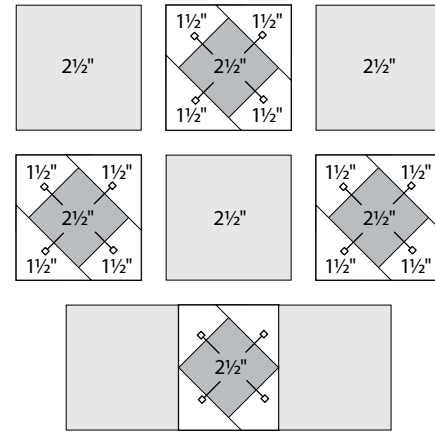

moda

Sampler Block Shuffle

6" x 6" finished

Cutting

Print 1

5-2 1/2" squares

Print 2

4-2 1/2" squares

Background

16-1 1/2" squares

Easy Corner Triangle

FIG TREE & CO
To learn more, visit: figtreequilts.com

14

Color Options

moda

Sampler Block Shuffle

6" x 6" finished

Cutting

Print 1

5-2 1/2" squares

Print 2

4-2 1/2" squares

Background

16-1 1/2" squares

Easy Corner Triangle

FIG TREE & CO
To learn more, visit: figtreequilts.com

14

Color Options