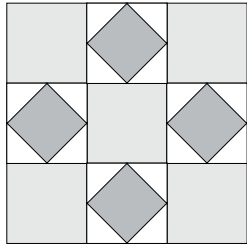

moda

Sampler Block Shuffle

6" x 6" finished

Cutting

Print 1

5-2 1/2" squares

Print 2

4-2 1/2" squares

Background

16-1 1/2" squares

Easy Corner Triangle

FIG TREE & CO  
To learn more, visit: figtreequilts.com

14

Color Options

moda

Sampler Block Shuffle

6" x 6" finished

Cutting

Print 1

5-2 1/2" squares

Print 2

4-2 1/2" squares

Background

16-1 1/2" squares