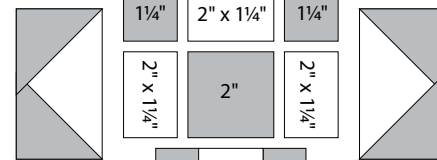

moda

Sampler Block Shuffle

Cutting Print

- 9-2" squares
- 4-1 1/4" squares

Background

- 4-2" squares
- 4-2" x 3 1/2" rectangles
- 4-2" x 1 1/4" rectangles

🔍 - Easy Corner Triangle

Color Option

moda

Sampler Block Shuffle

Cutting Print

- 9-2" squares
- 4-1 1/4" squares

Background

- 4-2" squares
- 4-2" x 3 1/2" rectangles
- 4-2" x 1 1/4" rectangles

🔍 - Easy Corner Triangle

Color Option