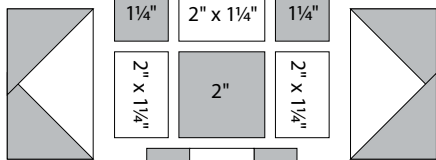

moda

Sampler Block Shuffle

6" x 6" finished

Cutting Print

- 9-2" squares
- 4-1 1/4" squares

Background

- 4-2" squares
- 4-2" x 3 1/2" rectangles
- 4-2" x 1 1/4" rectangles

🔍 - Easy Corner Triangle

Color Option

moda

Sampler Block Shuffle

6" x 6" finished

Cutting Print

- 9-2" squares
- 4-1 1/4" squares

Background

- 4-2" squares
- 4-2" x 3 1/2" rectangles
- 4-2" x 1 1/4" rectangles