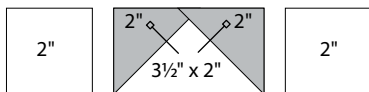

moda

Sampler Block Shuffle

6" x 6" finished

Cutting Print

- 9-2" squares
- 4-1 1/4" squares

Background

- 4-2" squares
- 4-2" x 3 1/2" rectangles
- 4-2" x 1 1/4" rectangles

🔍 - Easy Corner Triangle

Color Option

moda

Sampler Block Shuffle

6" x 6" finished

Cutting Print

- 9-2" squares
- 4-1 1/4" squares

Background

- 4-2" squares
- 4-2" x 3 1/2" rectangles
- 4-2" x 1 1/4" rectangles