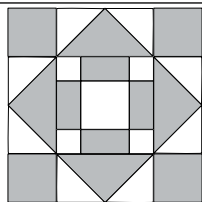

moda

Sampler Block Shuffle

6" x 6" finished

Cutting Print

- 9-2" squares
- 4-1 1/4" squares

Background

- 4-2" squares
- 4-2" x 3 1/2" rectangles
- 4-2" x 1 1/4" rectangles

🔍 - Easy Corner Triangle

Color Option

moda

Sampler Block Shuffle

6" x 6" finished

Cutting Print

- 9-2" squares
- 4-1 1/4" squares

Background

- 4-2" squares
- 4-2" x 3 1/2" rectangles
- 4-2" x 1 1/4" rectangles