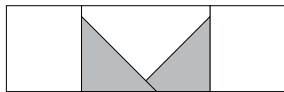

moda

Sampler Block Shuffle

6" x 6" finished

Cutting Print

- 9-2" squares
- 4-1 1/4" squares

Background

- 4-2" squares
- 4-2" x 3 1/2" rectangles
- 4-2" x 1 1/4" rectangles

🔍 - Easy Corner Triangle

Color Option

moda

Sampler Block Shuffle

6" x 6" finished

Cutting Print

- 9-2" squares
- 4-1 1/4" squares

Background

- 4-2" squares
- 4-2" x 3 1/2" rectangles
- 4-2" x 1 1/4" rectangles