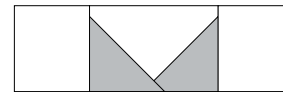

moda

Sampler Block Shuffle

Cutting Print

- 9-2" squares
- 4-1 1/4" squares

Background

- 4-2" squares
- 4-2" x 3 1/2" rectangles
- 4-2" x 1 1/4" rectangles

🔍 - Easy Corner Triangle

Color Option

moda

Sampler Block Shuffle

Cutting Print

- 9-2" squares
- 4-1 1/4" squares

Background

- 4-2" squares
- 4-2" x 3 1/2" rectangles
- 4-2" x 1 1/4" rectangles

🔍 - Easy Corner Triangle

Color Option