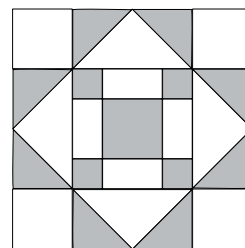

moda

Sampler Block Shuffle

6" x 6" finished

Cutting Print

- 9-2" squares
- 4-1 1/4" squares

Background

- 4-2" squares
- 4-2" x 3 1/2" rectangles
- 4-2" x 1 1/4" rectangles

🔍 - Easy Corner Triangle

Color Option

moda

Sampler Block Shuffle

6" x 6" finished

Cutting Print

- 9-2" squares
- 4-1 1/4" squares

Background

- 4-2" squares
- 4-2" x 3 1/2" rectangles
- 4-2" x 1 1/4" rectangles

🔍 - Easy Corner Triangle

Color Option