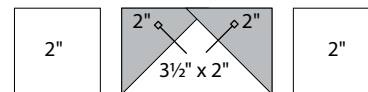

moda

Sampler Block Shuffle

Cutting Print

- 9-2" squares
- 4-1 1/4" squares

Background

- 4-2" squares
- 4-2" x 3 1/2" rectangles
- 4-2" x 1 1/4" rectangles

🔍 - Easy Corner Triangle

Color Option

moda

Sampler Block Shuffle

Cutting Print

- 9-2" squares
- 4-1 1/4" squares

Background

- 4-2" squares
- 4-2" x 3 1/2" rectangles
- 4-2" x 1 1/4" rectangles

🔍 - Easy Corner Triangle

Color Option