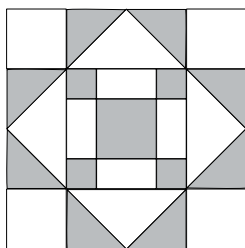

moda

Sampler Block Shuffle

6" x 6" finished

Cutting Print

- 9-2" squares
- 4-1 1/4" squares

Background

- 4-2" squares
- 4-2" x 3 1/2" rectangles
- 4-2" x 1 1/4" rectangles

🔍 - Easy Corner Triangle

Color Option

moda

Sampler Block Shuffle

6" x 6" finished

Cutting Print

- 9-2" squares
- 4-1 1/4" squares

Background

- 4-2" squares
- 4-2" x 3 1/2" rectangles
- 4-2" x 1 1/4" rectangles