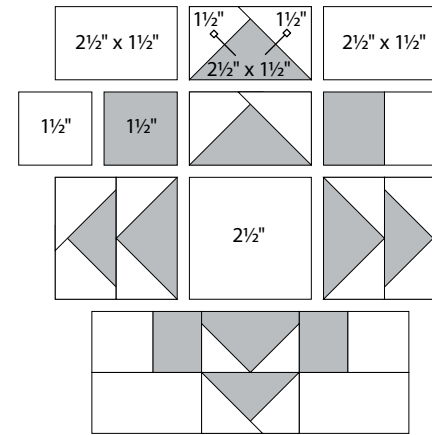

moda

Sampler Block Shuffle

6" x 6" finished

Cutting
Print

- 8-2½" x 1½" rectangles
- 4-1½" squares

Background

- 1-2½" square
- 4-2½" x 1½" rectangles
- 20-1½" squares

✂ - Easy Corner Triangle

To learn more, visit: thehandwix.com/zenchic

12

Color Option

moda

Sampler Block Shuffle

6" x 6" finished

Cutting
Print

- 8-2½" x 1½" rectangles
- 4-1½" squares

Background

- 1-2½" square
- 4-2½" x 1½" rectangles
- 20-1½" squares

✂ - Easy Corner Triangle

To learn more, visit: thehandwix.com/zenchic

12

Color Option

moda

MODAFABRICS.COM