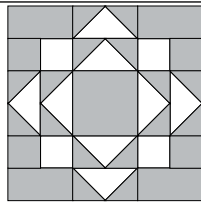

moda

Sampler Block Shuffle

6" x 6" finished

Cutting
Print

- 8-2½" x 1½" rectangles
- 4-1½" squares

Background

- 1-2½" square
- 4-2½" x 1½" rectangles
- 20-1½" squares

✂ - Easy Corner Triangle

To learn more, visit: thehandwix.com/zenchic

12

Color Option

moda

Sampler Block Shuffle

6" x 6" finished

Cutting
Print

- 8-2½" x 1½" rectangles
- 4-1½" squares

Background

- 1-2½" square
- 4-2½" x 1½" rectangles
- 20-1½" squares

✂ - Easy Corner Triangle

To learn more, visit: thehandwix.com/zenchic

12

Color Option

moda

MODAFABRICS.COM