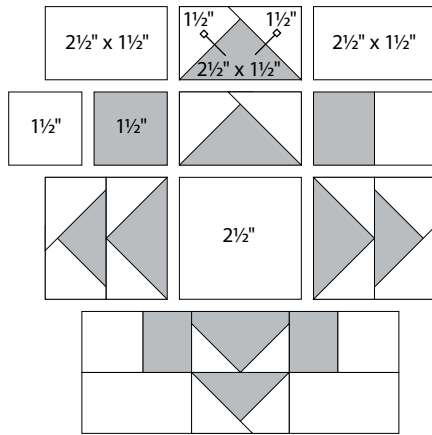

moda

Sampler Block Shuffle

6" x 6" finished

Cutting
Print

- 8-2½" x 1½" rectangles
- 4-1½" squares

Background

- 1-2½" square
- 4-2½" x 1½" rectangles
- 20-1½" squares

✂ - Easy Corner Triangle

To learn more, visit: thehandwix.com/zenchic

12

Color Option

moda

Sampler Block Shuffle

6" x 6" finished

Cutting
Print

- 8-2½" x 1½" rectangles
- 4-1½" squares

Background

- 1-2½" square
- 4-2½" x 1½" rectangles
- 20-1½" squares

✂ - Easy Corner Triangle

To learn more, visit: thehandwix.com/zenchic

12

Color Option

moda

MODAFABRICS.COM