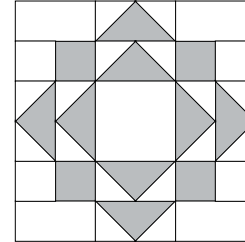

moda

Sampler Block Shuffle

6" x 6" finished

Cutting
Print

- 8-2½" x 1½" rectangles
- 4-1½" squares

Background

- 1-2½" square
- 4-2½" x 1½" rectangles
- 20-1½" squares

✂ - Easy Corner Triangle

To learn more, visit: thehandwix.com/zenchic

12

Color Option

moda

Sampler Block Shuffle

6" x 6" finished

Cutting
Print

- 8-2½" x 1½" rectangles
- 4-1½" squares

Background

- 1-2½" square
- 4-2½" x 1½" rectangles
- 20-1½" squares

✂ - Easy Corner Triangle

To learn more, visit: thehandwix.com/zenchic

12

Color Option

moda

MODAFABRICS.COM