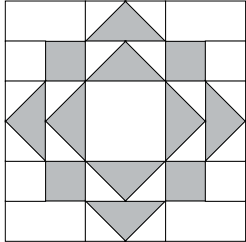

moda

Sampler Block Shuffle

6" x 6" finished

Cutting
Print

- 8-2½" x 1½" rectangles
- 4-1½" squares

Background

- 1-2½" square
- 4-2½" x 1½" rectangles
- 20-1½" squares

✂ - Easy Corner Triangle

To learn more, visit: thehandwix.com/zenchic

12

Color Option

moda

Sampler Block Shuffle

6" x 6" finished

Cutting
Print

- 8-2½" x 1½" rectangles
- 4-1½" squares

Background

- 1-2½" square
- 4-2½" x 1½" rectangles
- 20-1½" squares

✂ - Easy Corner Triangle

To learn more, visit: thehandwix.com/zenchic

12

Color Option

moda

MODAFABRICS.COM