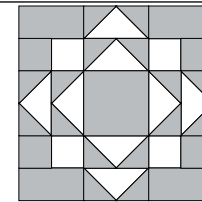

moda

Sampler Block Shuffle

6" x 6" finished

Cutting
Print

- 8-2½" x 1½" rectangles
- 4-1½" squares

Background

- 1-2½" square
- 4-2½" x 1½" rectangles
- 20-1½" squares

✂ - Easy Corner Triangle

Background

- 1-2½" square
- 4-2½" x 1½" rectangles
- 20-1½" squares

✂ - Easy Corner Triangle

To learn more, visit: thehandwix.com/zenchic

12

Color Option

moda

MODAFABRICS.COM