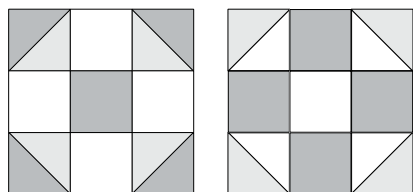

Background

8-2½" squares

✂ - Easy Corner Triangle

10

Color Options

moda

Sampler Block Shuffle

6" x 6" finished

Cutting

Print 1

1-2½" square

Print 2

4-2½" squares

Background

8-2½" squares

✂ - Easy Corner Triangle