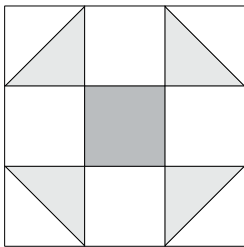

moda

Sampler Block Shuffle

6" x 6" finished

Cutting

Print 1

1-2½" square

Print 2

4-2½" squares

Background

8-2½" squares

✂ - Easy Corner Triangle

10

Color Options

moda

Sampler Block Shuffle

6" x 6" finished

Cutting

Print 1

1-2½" square

Print 2

4-2½" squares

Background

8-2½" squares

✂ - Easy Corner Triangle