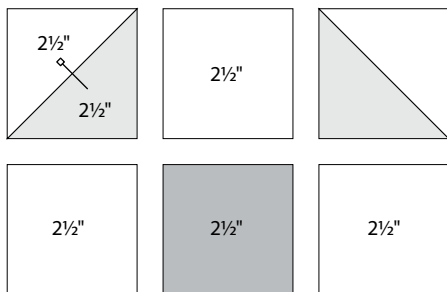

moda

Sampler Block Shuffle

6" x 6" finished

Cutting

Print 1

1-2½" square

Print 2

4-2½" squares

Background

8-2½" squares

✂ - Easy Corner Triangle

10

Color Options

moda

Sampler Block Shuffle

6" x 6" finished

Cutting

Print 1

1-2½" square

Print 2

4-2½" squares

Background

8-2½" squares

✂ - Easy Corner Triangle