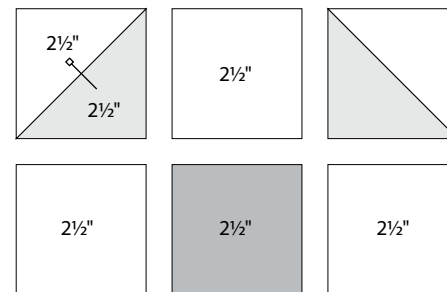

Background

8-2½" squares

✂ - Easy Corner Triangle

10

Color Options

moda

Sampler Block Shuffle

6" x 6" finished

Cutting

Print 1

1-2½" square

Print 2

4-2½" squares

Background

8-2½" squares

✂ - Easy Corner Triangle