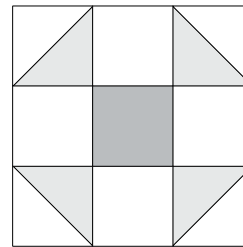

moda

Sampler Block Shuffle

6" x 6" finished

Cutting

Print 1

1-2½" square

Print 2

4-2½" squares

Background

8-2½" squares

✂ - Easy Corner Triangle

10

Color Options

moda

Sampler Block Shuffle

6" x 6" finished

Cutting

Print 1

1-2½" square

Print 2

4-2½" squares

Background

8-2½" squares

✂ - Easy Corner Triangle