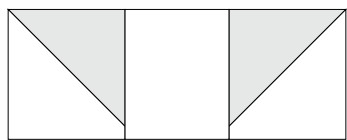

moda

Sampler Block Shuffle

6" x 6" finished

Cutting

Print 1

1-2½" square

Print 2

4-2½" squares

Background

8-2½" squares

✂ - Easy Corner Triangle

10

Color Options

moda

Sampler Block Shuffle

6" x 6" finished

Cutting

Print 1

1-2½" square

Print 2

4-2½" squares

Background

8-2½" squares

✂ - Easy Corner Triangle