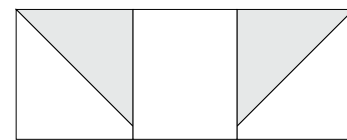

Background

8-2½" squares

✂ - Easy Corner Triangle

10

Color Options

moda

Sampler Block Shuffle

6" x 6" finished

Cutting

Print 1

1-2½" square

Print 2

4-2½" squares

Background

8-2½" squares

✂ - Easy Corner Triangle