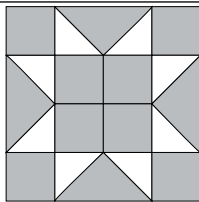

Color Option

6

American Jane

To learn more, visit: americanjane.com

moda

MODAFABRICS.COM

#showmethemoda

moda