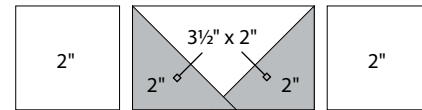

moda

Sampler Block Shuffle

Cutting
Print

10-2" squares

Background

6-2" squares

4-2" x 3½" rectangles

Easy Corner Triangle

Color Option

6

American Jane

To learn more, visit: americanjane.com

moda

MODAFABRICS.COM

#showmethemoda

moda

Sampler Block Shuffle

Cutting
Print

10-2" squares

Background

6-2" squares

4-2" x 3½" rectangles

Easy Corner Triangle

Color Option

6

American Jane

To learn more, visit: americanjane.com

moda

MODAFABRICS.COM

#showmethemoda