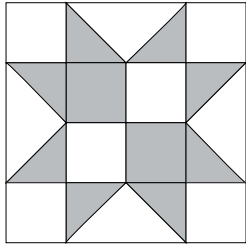

moda

Sampler Block Shuffle

6" x 6" finished

Cutting
Print

10-2" squares

Background

6-2" squares

4-2" x 3½" rectangles

Easy Corner Triangle

Color Option

6

American Jane

To learn more, visit: americanjane.com

moda

MODAFABRICS.COM

#showmethemoda