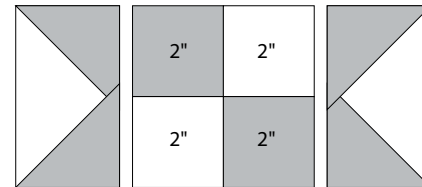

moda

Sampler Block Shuffle

Cutting
Print

10-2" squares

Background

6-2" squares

4-2" x 3½" rectangles

Easy Corner Triangle

Color Option

6

American Jane

To learn more, visit: americanjane.com

moda

MODAFABRICS.COM

#showmethemoda

moda

Sampler Block Shuffle

Cutting
Print

10-2" squares

Background

6-2" squares

4-2" x 3½" rectangles

Easy Corner Triangle

Color Option

6

American Jane

To learn more, visit: americanjane.com

moda

MODAFABRICS.COM

#showmethemoda