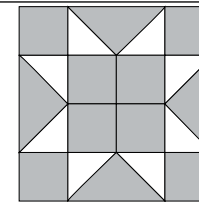

Color Option