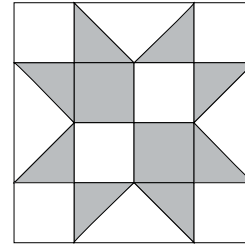

moda

Sampler Block Shuffle

6" x 6" finished

Cutting
Print

10-2" squares

Background

6-2" squares

4-2" x 3½" rectangles

Easy Corner Triangle

Color Option

6

American Jane

To learn more, visit: americanjane.com

moda

MODAFABRICS.COM

#showmethemoda