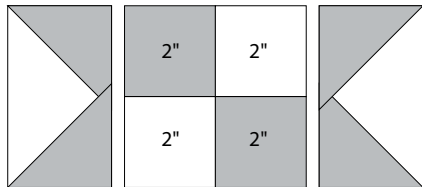

moda

Sampler Block Shuffle

Cutting
Print

10-2" squares

Background

6-2" squares

4-2" x 3½" rectangles

Easy Corner Triangle

Color Option

6

American Jane

To learn more, visit: americanjane.com

moda

MODAFABRICS.COM

#showmethemoda

moda

Sampler Block Shuffle

Cutting
Print

10-2" squares

Background

6-2" squares

4-2" x 3½" rectangles

Easy Corner Triangle

Color Option

6

American Jane

To learn more, visit: americanjane.com

moda

MODAFABRICS.COM

#showmethemoda