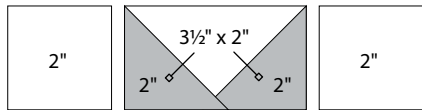

moda

Sampler Block Shuffle

Cutting
Print

10-2" squares

Background

6-2" squares

4-2" x 3½" rectangles

Easy Corner Triangle

Color Option

6

American Jane

To learn more, visit: americanjane.com

moda

MODAFABRICS.COM

#showmethemoda

moda

Sampler Block Shuffle

Cutting
Print

10-2" squares

Background

6-2" squares

4-2" x 3½" rectangles

Easy Corner Triangle

Color Option

6

American Jane

To learn more, visit: americanjane.com

moda

MODAFABRICS.COM

#showmethemoda