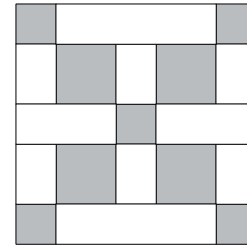

moda

Sampler Block Shuffle

6" x 6" finished

Cutting Print

- 4-2" square
- 5-1 1/2" squares

Background

- 6-2" x 1 1/2" rectangles
- 2-1 1/2" x 3" rectangles
- 2-1 1/2" x 4 1/2" rectangles

Color Option