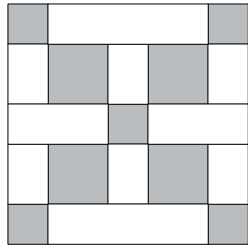

moda

Sampler Block Shuffle

6" x 6" finished

Cutting Print

- 4-2" square
- 5-1 1/2" squares

Background

- 6-2" x 1 1/2" rectangles
- 2-1 1/2" x 3" rectangles
- 2-1 1/2" x 4 1/2" rectangles

Color Option