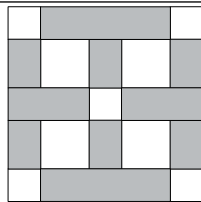

moda

Sampler Block Shuffle

6" x 6" finished

Cutting Print

- 4-2" square
- 5-1 1/2" squares

Background

- 6-2" x 1 1/2" rectangles
- 2-1 1/2" x 3" rectangles
- 2-1 1/2" x 4 1/2" rectangles

Color Option