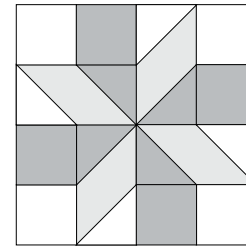

moda

Sampler Block Shuffle

6" x 6" finished

**Cutting**

**Print 1**

4-3½" x 2" rectangles

**Print 2**

8-2" squares

**Background**

8-2" squares

✂ - Easy Corner Triangle

3

Color Options

moda

Sampler Block Shuffle

6" x 6" finished

**Cutting**

**Print 1**

4-3½" x 2" rectangles

**Print 2**

8-2" squares

**Background**

8-2" squares

✂ - Easy Corner Triangle