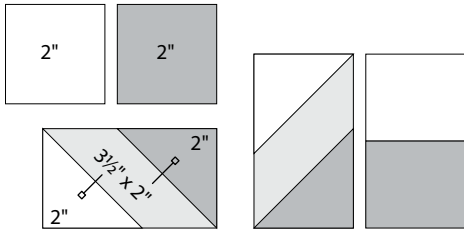

moda

Sampler Block Shuffle

6" x 6" finished

**Cutting**

**Print 1**

4-3½" x 2" rectangles

**Print 2**

8-2" squares

**Background**

8-2" squares

✂ - Easy Corner Triangle

3

Color Options

moda

Sampler Block Shuffle

6" x 6" finished

**Cutting**

**Print 1**

4-3½" x 2" rectangles

**Print 2**

8-2" squares

**Background**

8-2" squares

✂ - Easy Corner Triangle