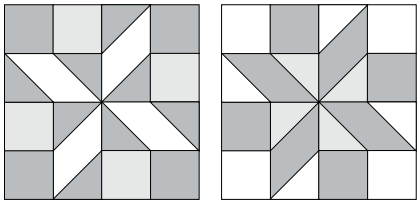

**Background**

8-2" squares

✂ - Easy Corner Triangle

3

Color Options

moda

Sampler Block Shuffle

6" x 6" finished

**Cutting**

**Print 1**

4-3½" x 2" rectangles

**Print 2**

8-2" squares

**Background**

8-2" squares

✂ - Easy Corner Triangle