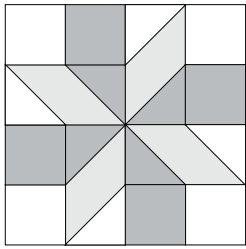

moda

Sampler Block Shuffle

6" x 6" finished

**Cutting**

**Print 1**

4-3½" x 2" rectangles

**Print 2**

8-2" squares

**Background**

8-2" squares

✂ - Easy Corner Triangle

3

Color Options

moda

Sampler Block Shuffle

6" x 6" finished

**Cutting**

**Print 1**

4-3½" x 2" rectangles

**Print 2**

8-2" squares

**Background**

8-2" squares

✂ - Easy Corner Triangle