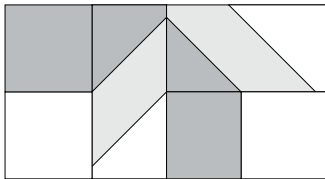

moda

Sampler Block Shuffle

6" x 6" finished

**Cutting**

**Print 1**

4-3½" x 2" rectangles

**Print 2**

8-2" squares

**Background**

8-2" squares

✂ - Easy Corner Triangle

3

Color Options

moda

Sampler Block Shuffle

6" x 6" finished

**Cutting**

**Print 1**

4-3½" x 2" rectangles

**Print 2**

8-2" squares

**Background**

8-2" squares

✂ - Easy Corner Triangle