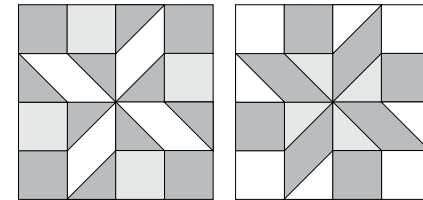

3

Color Options