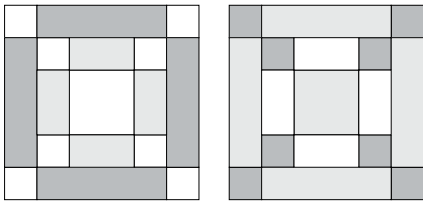

moda

Sampler Block Shuffle

6" x 6" finished

Cutting

Print 1

- 1-2½" square
- 8-1½" squares

Print 2

- 4-2½" x 1½" rectangles

Background

- 4-1½" x 4½" rectangles

2

Color Options

Me & My Sister Designs

To learn more, visit: meandmysisterdesigns.com

moda

MODAFABRICS.COM