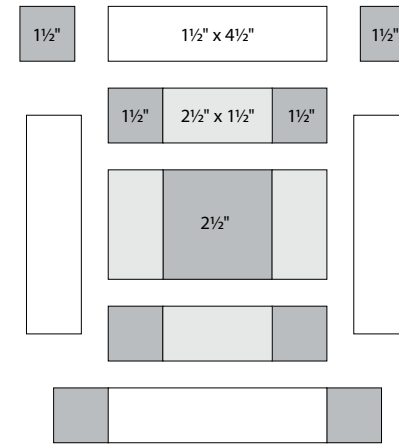

moda

Sampler Block Shuffle

6" x 6" finished

Cutting

Print 1

- 1-2½" square
- 8-1½" squares

Print 2

- 4-2½" x 1½" rectangles

#showmethemoda

moda

Sampler Block Shuffle

6" x 6" finished

Cutting

Print 1

- 1-2½" square
- 8-1½" squares

Print 2

- 4-2½" x 1½" rectangles

Background

- 4-1½" x 4½" rectangles

2

Color Options

Me & My Sister Designs

To learn more, visit: meandmysisterdesigns.com

moda