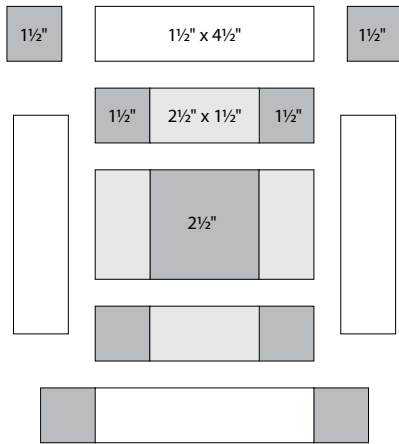

moda

Sampler Block Shuffle

6" x 6" finished

Cutting

Print 1

- 1-2½" square
- 8-1½" squares

Print 2

- 4-2½" x 1½" rectangles

Background

- 4-1½" x 4½" rectangles

2

Color Options

Me & My Sister Designs

To learn more, visit: meandmysisterdesigns.com

moda

MODAFABRICS.COM

#showmethemoda

moda

Sampler Block Shuffle

6" x 6" finished

Cutting

Print 1

- 1-2½" square
- 8-1½" squares

Print 2

- 4-2½" x 1½" rectangles

Background

- 4-1½" x 4½" rectangles

2

Color Options

Me & My Sister Designs

To learn more, visit: meandmysisterdesigns.com

moda