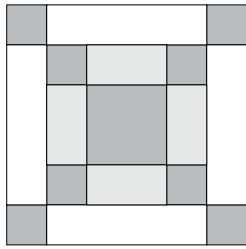

moda

Sampler Block Shuffle

6" x 6" finished

Cutting

Print 1

- 1-2½" square
- 8-1½" squares

Print 2

- 4-2½" x 1½" rectangles

Background

- 4-1½" x 4½" rectangles

2

Color Options

Me & My Sister Designs

To learn more, visit: meandmysisterdesigns.com

moda

MODAFABRICS.COM

#showmethemoda

moda

Sampler Block Shuffle

6" x 6" finished

Cutting

Print 1

- 1-2½" square
- 8-1½" squares

Print 2